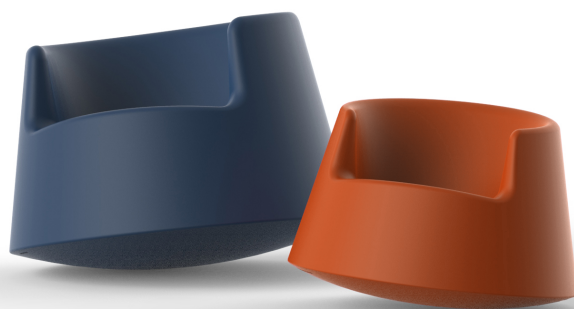

Roulette

by Eero Aarnio

Roulette Collections, designed by Eero Aarnio is a **rocking chair designed for children**. A fun piece that can be placed outdoors, even in extreme weather conditions. Also for indoor use.

Info

Description

Weight: 18.01 Kg

ROULETTE Balancín (No es adecuado para niños)
ROULETTE Rocking Chair (Not for children)

Finishes

finishes

BASIC

Ref. 61002

white 2001

ecru 2003

tortora 2004

cream 2017

camel 2020

clay 2022

garnet 2015

brown 2008