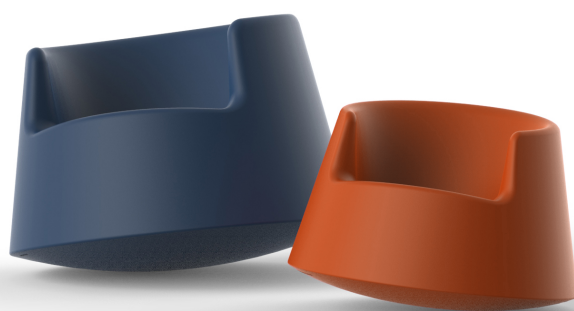

Roulette

by Eero Aarnio

Roulette Collections, designed by Eero Aarnio is a **rocking chair designed for children**. A fun piece that can be placed outdoors, even in extreme weather conditions. Also for indoor use.

Info

Description

Weight: 18.01 Kg

ROULETTE Balancín (No es adecuado para niños)
ROULETTE Rocking Chair (Not for children)

Finishes

finishes

BASIC

Ref. 61002

white 2001

ecru 2003

tortora 2004

cream 2017

camel 2020

clay 2022

garnet 2015

brown 2008

green 2016

blue 2018

gray 2005

anthracite 2006

black 2002

ecru granite

cream granite

ice 2101