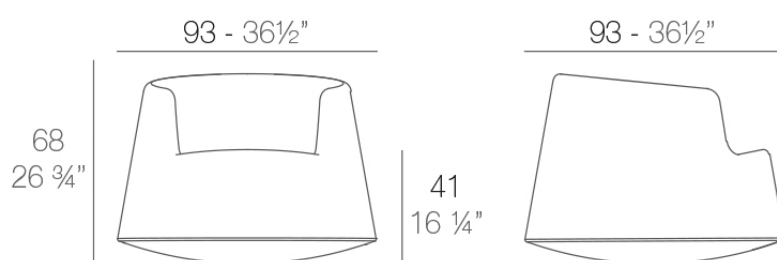

Info

Description

Weight: 18.01 Kg

ROULETTE Balancín (No es adecuado para niños)
ROULETTE Rocking Chair (Not for children)

Finishes

finishes

BASIC

Ref. 61002