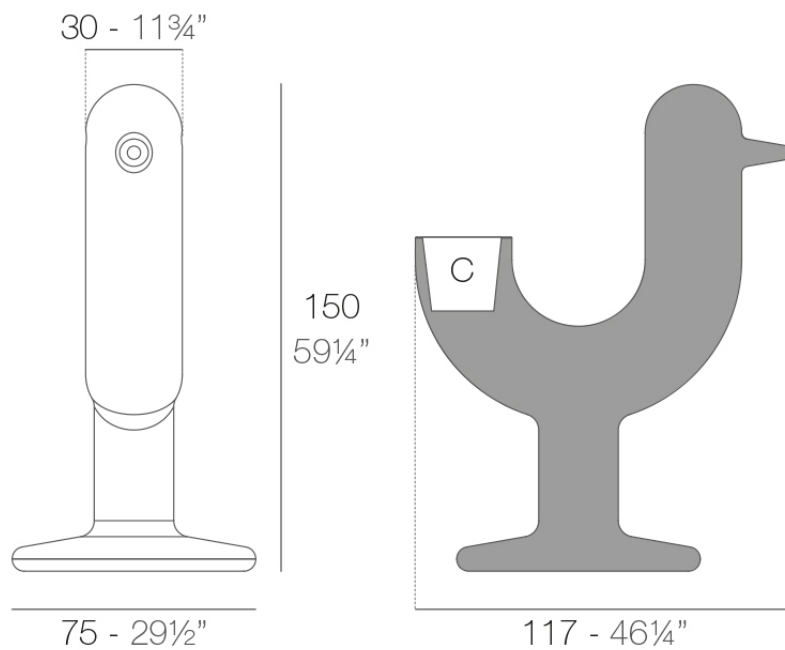

Pot made of polyethylene resin by rotational moulding. 100% Recyclable. Item suitable for indoor and outdoor use. Available in different finishes.

Weight: 17 Kg

PEACOCK Macetero C = 9 L 2 x 22 cm
PEACOCK Planter C = 2 1/2 gal