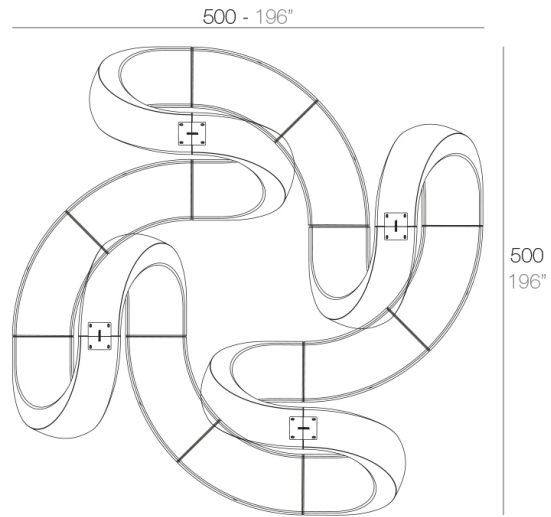

4 x 60007 AND - AND
8 x 60006 AND Banco - AND Bench