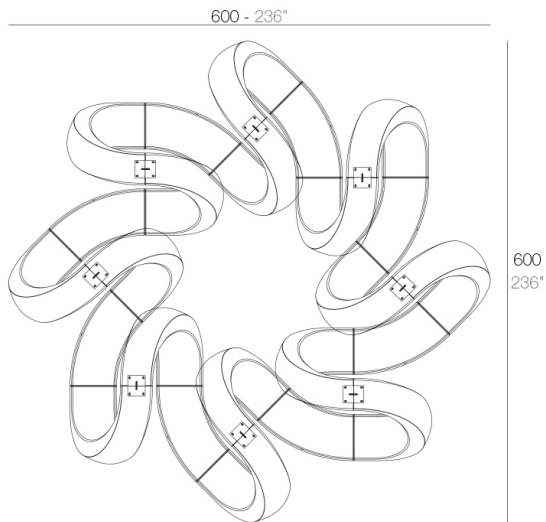

Info

Description

Made of polyethylene resin by rotational moulding. 100% Recyclable. Item suitable for indoor and outdoor use. Available in different finishes.

Weight: 25.2 Kg

AND Banco
AND Bench

Combinations