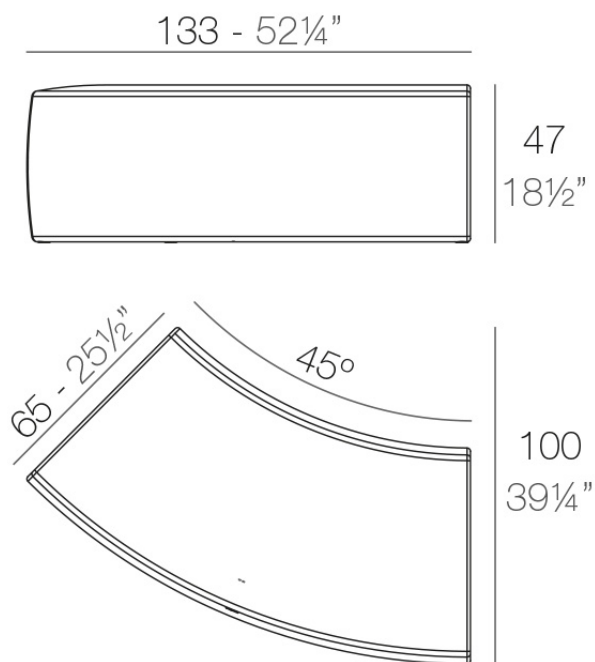

Info

Description

Made of polyethylene resin by rotational moulding. 100% Recyclable. Item suitable for indoor and outdoor use. Available in different finishes.

Weight: 25.2 Kg

AND Banco
AND Bench

Combinations