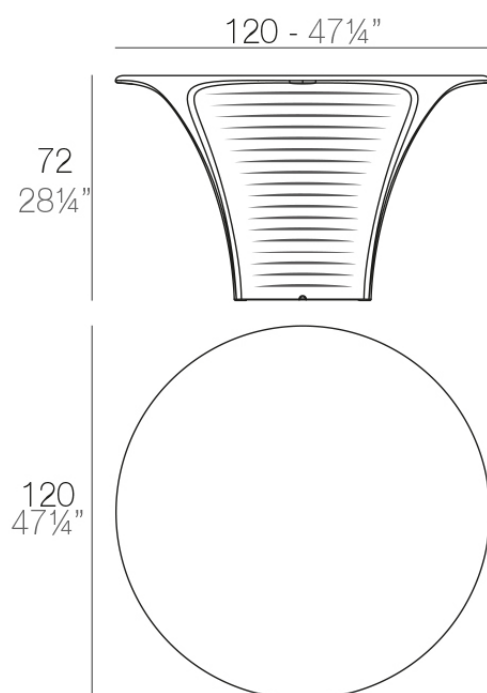

## Biophilia table ø120x72

by Ross Lovegrove

Ross Lovegrove's Biophilia collection is a magnetic encounter between nature and design, where each piece seems to emerge from the earth with a life of its own. Inspired by the fluid forms of Art Nouveau and the organic majesty of Antoni Gaudí's Sagrada Família, Biophilia invites you to rediscover a connection with the natural environment through an aesthetic that breathes, flows and blends in with the space.

### Description

Made of polyethylene resin by rotational moulding. 100% Recyclable. Item suitable for indoor and outdoor use. Available in different finishes.

Weight: 59.69 Kg

BIOPHILIA Mesa  
BIOPHILIA Dining Table