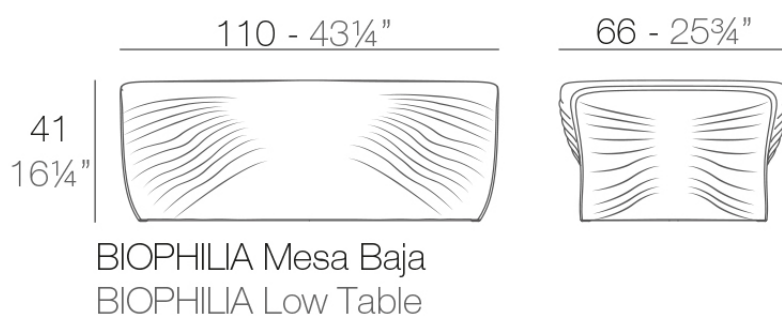

Info

Description

Made of polyethylene resin by rotational moulding. 100% Recyclable. Item suitable for indoor and outdoor use. Available in different finishes.

Weight: 15 Kg

Finishes

finishes

BASIC

Ref. 59004