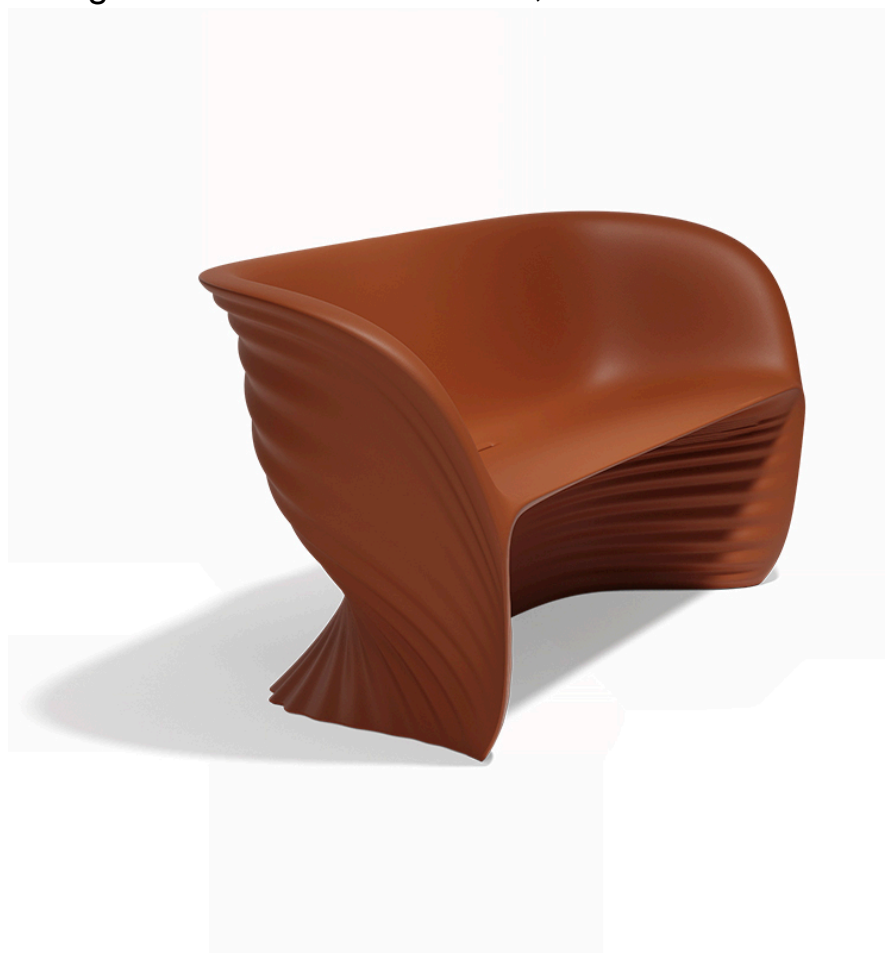

Biophilia sofa

by Ross Lovegrove

Ross Lovegrove's Biophilia collection is a magnetic encounter between nature and design, where each piece seems to emerge from the earth with a life of its own. Inspired by the fluid forms of Art Nouveau and the organic majesty of Antoni Gaudí's Sagrada Família, Biophilia invites you to rediscover a connection with the natural environment through an aesthetic that breathes, flows and blends in with the space.

Info

Description

Made of polyethylene resin by rotational moulding. 100% Recyclable. Item suitable for indoor and outdoor use. Available in different finishes.

Weight: 30.89 Kg

Accessories

- **Fabric**

Fabric