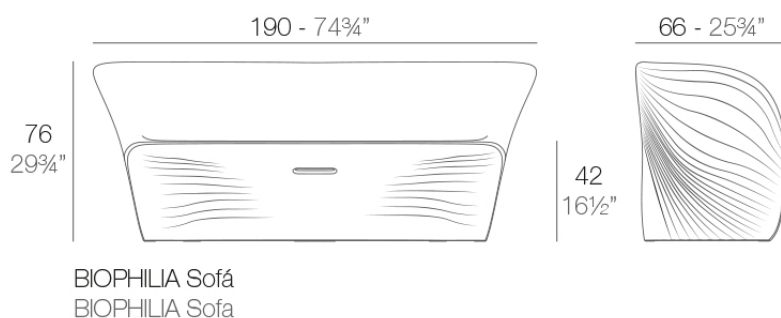

Info

Description

Made of polyethylene resin by rotational moulding. 100% Recyclable. Item suitable for indoor and outdoor use. Available in different finishes.

Weight: 30.89 Kg

Accessories

- **Fabric**

Fabric