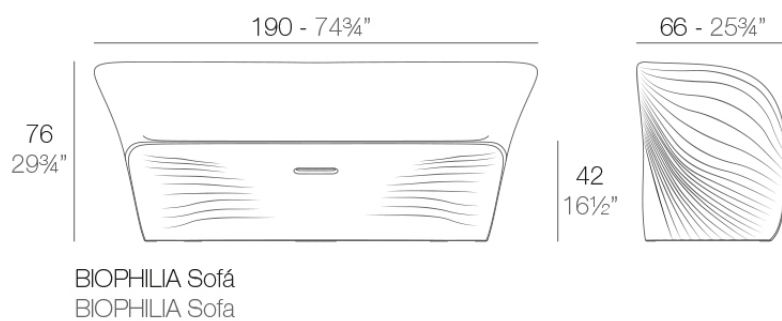

Info

Description

Made of polyethylene resin by rotational moulding. 100% Recyclable. Item suitable for indoor and outdoor use. Available in different finishes.

Weight: 30.89 Kg

Accessories

- **Fabric**

Fabric