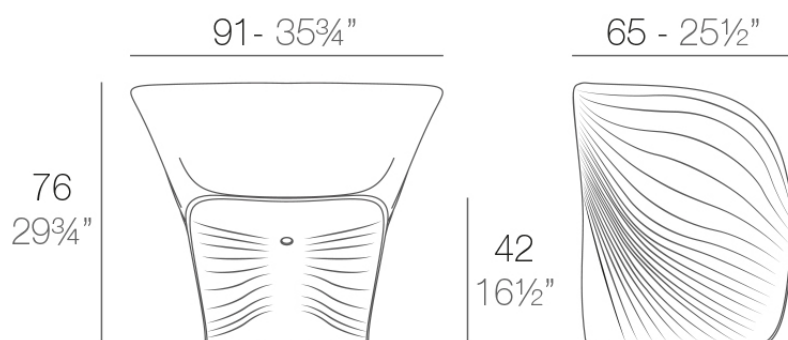

Info

Description

Made of polyethylene resin by rotational moulding. 100% Recyclable. Item suitable for indoor and outdoor use. Available in different finishes.

Weight: 15 Kg

BIOPHILIA Butaca
BIOPHILIA Lounge Chair