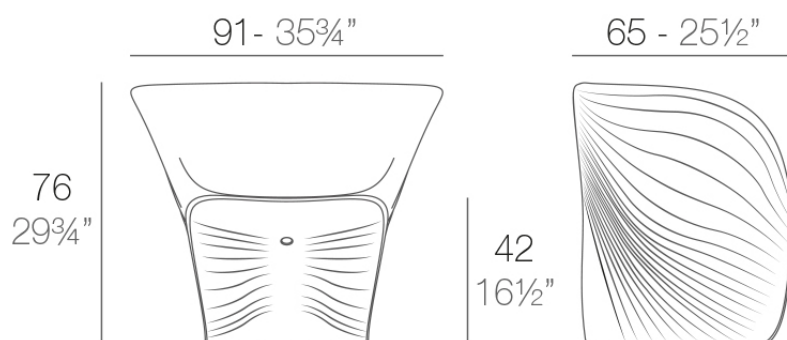

Info

Description

Made of polyethylene resin by rotational moulding. 100% Recyclable. Item suitable for indoor and outdoor use. Available in different finishes.

Weight: 15 Kg

BIOPHILIA Butaca
BIOPHILIA Lounge Chair