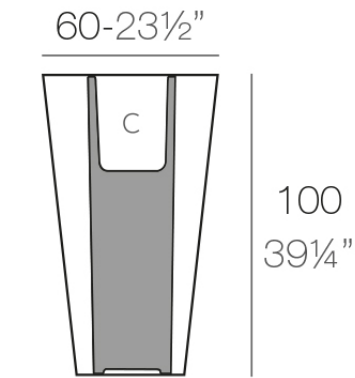

Bye-bye planter 60x56x100

by Harry-Paul

The Bye-Bye collection, designed by Harry Paul, captures the essence of interstellar travel in pieces that seem to flow in space. Inspired by the futuristic aesthetics of movement and speed, Bye-Bye invites you to experience a new form of designer furniture that conveys dynamism and lightness in every line.

Info

Description

Made of polyethylene resin by rotational moulding. 100% Recyclable. Item suitable for indoor and outdoor use. Available in different finishes.

Weight: 12 Kg

37,5x33 - 14¾"x13"

BYE-BYE Maceta 100