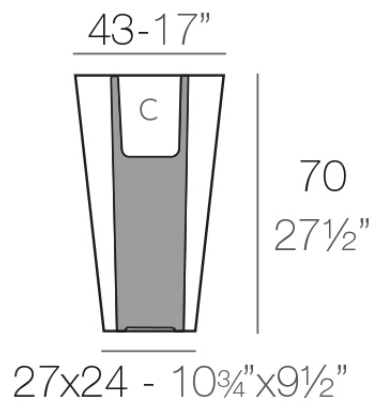

## Bye-bye planter 42x40x70

by Harry-Paul

The Bye-Bye collection, designed by Harry Paul, captures the essence of interstellar travel in pieces that seem to flow in space. Inspired by the futuristic aesthetics of movement and speed, Bye-Bye invites you to experience a new form of designer furniture that conveys dynamism and lightness in every line.

### Description

Made of polyethylene resin by rotational moulding. 100% Recyclable. Item suitable for indoor and outdoor use. Available in different finishes.

Weight: 6 Kg

BYE-BYE Maceta 70

C = 10 L

BYE-BYE Planter 70

C = 2¾ gal