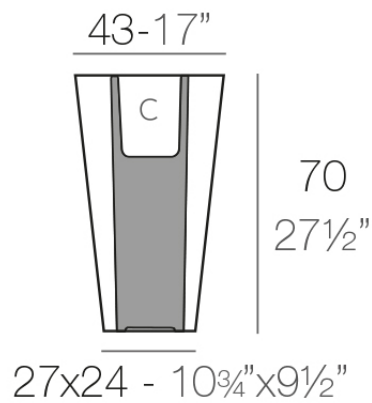

Bye-bye planter 42x40x70

by Harry-Paul

Bye-bye vase designed by Harry Paul and Camila Vega for Vondom.

Info

Description

Made of polyethylene resin by rotational moulding. 100% Recyclable. Item suitable for indoor and outdoor use. Available in different finishes.

Weight: 6 Kg

BYE-BYE Maceta 70

C = 10 L

BYE-BYE Planter 70

C = 2¾ gal

Finishes

finishes

BASIC