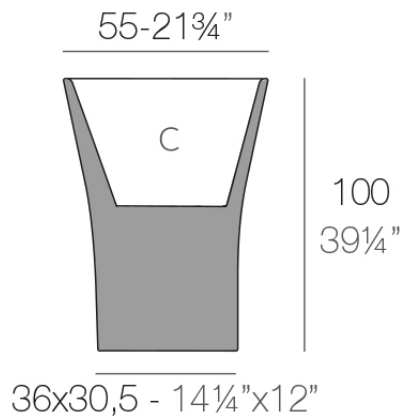

Bones planter 46x55x100

by Ludovica + Roberto Palomba

The Bones collection, designed by Italians Ludovica and Roberto Palomba, is inspired by the harmony of nature, combining slender lines and generous volumes. Each Bones planter is a statement of visual balance: forms that achieve a light yet robust presence, inviting plants and trees to integrate naturally into the space.

Info

Description

Pot made of polyethylene resin by rotational moulding. 100% Recyclable. Item suitable for indoor and outdoor use. Available in different finishes.

Weight: 8.51 Kg

BONES Maceta 100 C = 30,5 L
BONES Planter 100 C = 8 gal