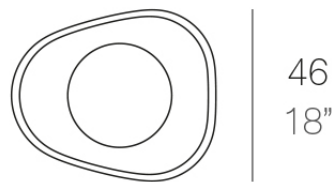

Bones planter 46x55x100

by Ludovica + Roberto Palomba

The Bones collection, designed by Italians Ludovica and Roberto Palomba, is inspired by the harmony of nature, combining slender lines and generous volumes. Each Bones planter is a statement of visual balance: forms that achieve a light yet robust presence, inviting plants and trees to integrate naturally into the space.

Info

Description

Pot made of polyethylene resin by rotational moulding. 100% Recyclable. Item suitable for indoor and outdoor use. Available in different finishes.

Weight: 8.51 Kg

BONES Maceta 100 C = 30,5 L
BONES Planter 100 C = 8 gal