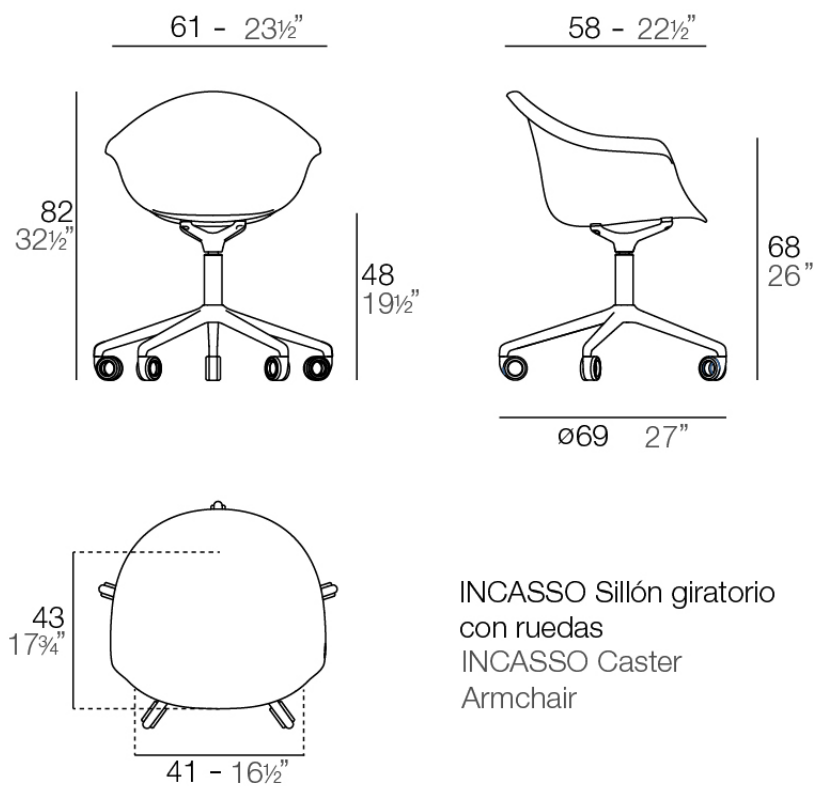

### Description

Made from polypropylene and reinforced with fiberglass manufactured by gas injection. Available in various colors. Suitable for indoor and outdoor use.

Weight: 7.53 Kg

INCASSO Sillón giratorio  
con ruedas  
INCASSO Caster  
Armchair

### legs

---

LEGS  
Ref. 65054E

white 201

black 2002