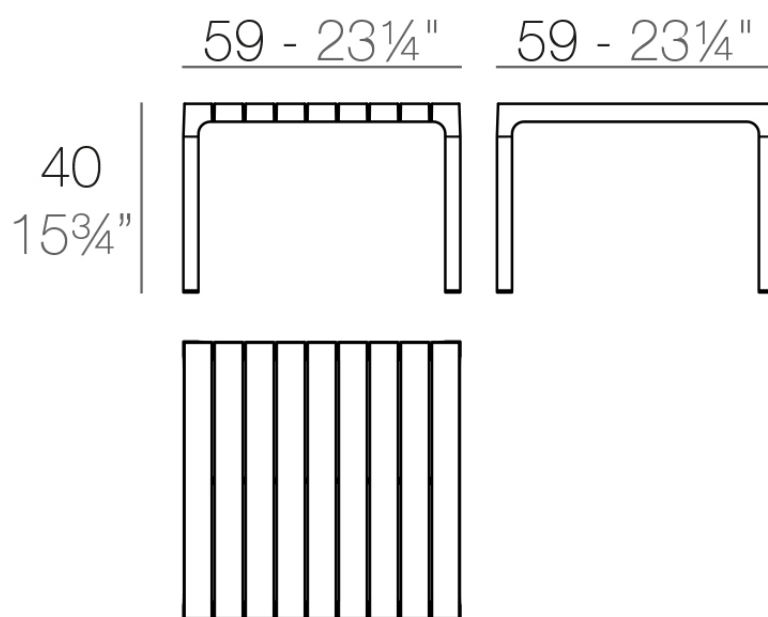

Spritz table 59x59x40

by Archirivolto Design

Spritz, designed by Archirivolto Design, captures the essence of summer evenings with a line of outdoor furniture that combines simplicity and functionality. Inspired by white beach fences and their delicate geometries, each piece brings a touch of freshness and elegance to an outdoor space.

Info

Description

Weight: 4.84 Kg

SPRITZ Mesa Baja
SPRITZ Low Table

Finishes

finishes

BASIC PP
Ref. 56030

white