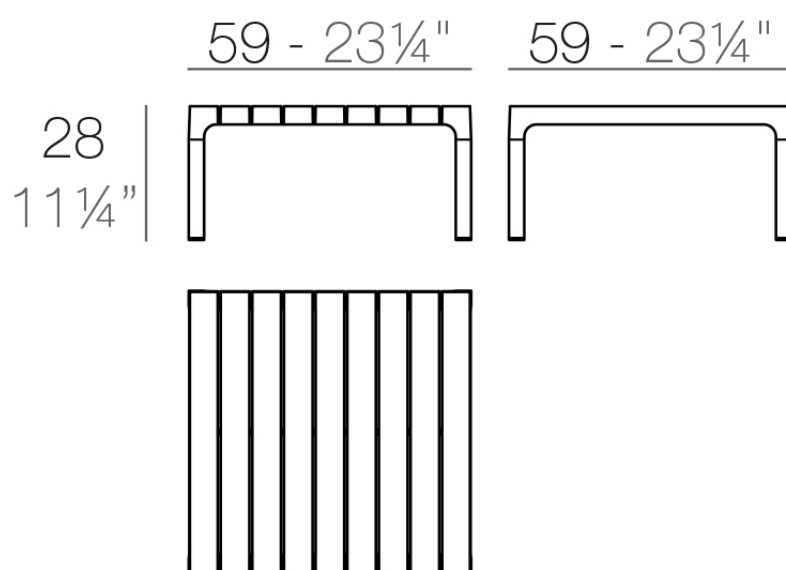

Spritz table 59x59x28

by Archirivolto Design

Spritz, designed by Archirivolto Design, captures the essence of summer evenings with a line of outdoor furniture that combines simplicity and functionality. Inspired by white beach fences and their delicate geometries, each piece brings a touch of freshness and elegance to an outdoor space.

Info

Description

Weight: 4.64 Kg

SPRITZ Mesa Tumbona
SPRITZ Sun Lounger Table

Finishes

finishes

BASIC PP
Ref. 56029

white