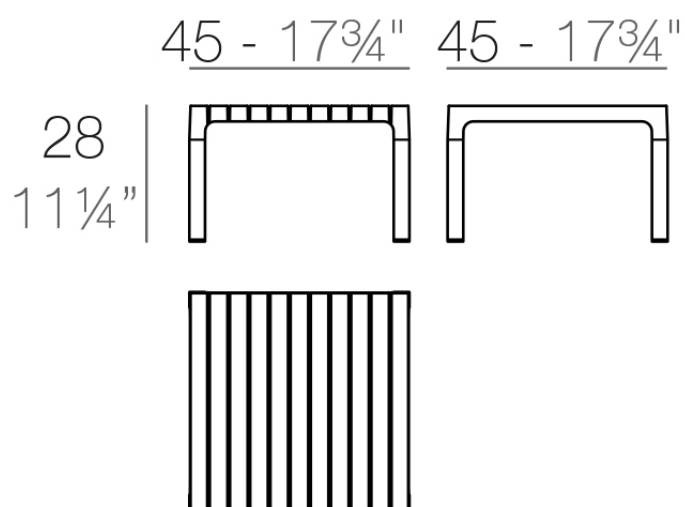

Info

Description

Weight: 2.64 Kg

SPRITZ Mesa Tumbona
SPRITZ Sun Lounger Table

Finishes

finishes

BASIC PP
Ref. 56028

white