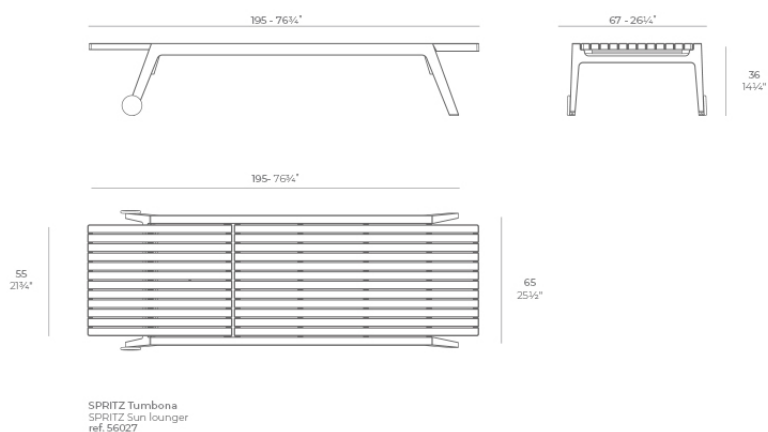

Info

Description

Made of injected polypropylene with fiber glass. Stackable. Available in several colors. Item suitable for indoor and outdoor use.

Weight: 18.49 Kg

Accessories

- **Fabric**

Fabric

Finishes

finishes

BASIC PP
Ref. 56027

white

ecru

tortora

Available in various colors

Ambients