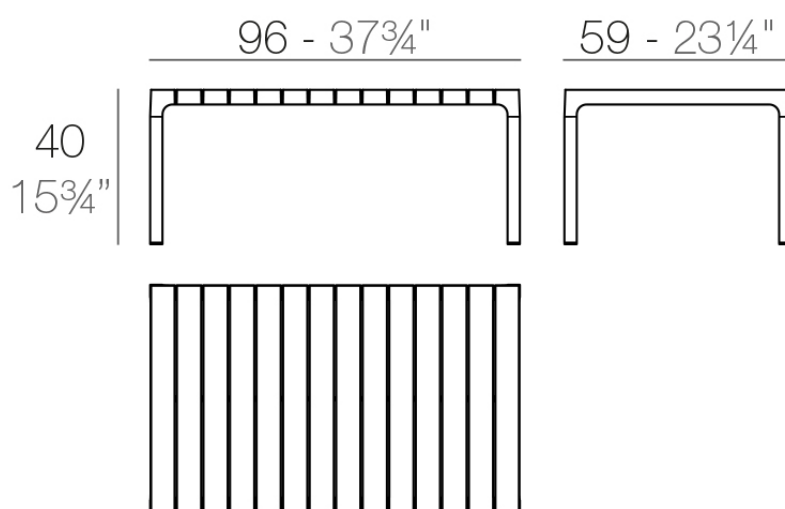

## Spritz table sofa 96x59x40

by Archirivolto Design

Spritz, designed by Archirivolto Design, captures the essence of summer evenings with a line of outdoor furniture that combines simplicity and functionality. Inspired by white beach fences and their delicate geometries, each piece brings a touch of freshness and elegance to an outdoor space.

### Description

Weight: 8.98 Kg

SPRITZ Mesa Baja  
SPRITZ Low Table