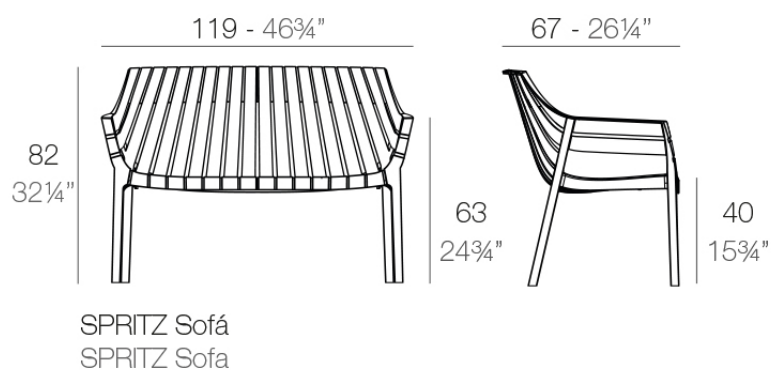

Spritz sofa

by Archirivolto Design

Spritz, designed by Archirivolto Design, captures the essence of summer evenings with a line of outdoor furniture that combines simplicity and functionality. Inspired by white beach fences and their delicate geometries, each piece brings a touch of freshness and elegance to an outdoor space.

Info

Description

Made of injected polypropylene with fiber glass. Stackable. Available in several colors. Item suitable for indoor and outdoor use.

Weight: 12.36 Kg

Accessories

- **Fabric**

Fabric

Finishes

finishes

BASIC PP
Ref. 56025

white

ecu

tortora

black

Available in various colors

Ambients