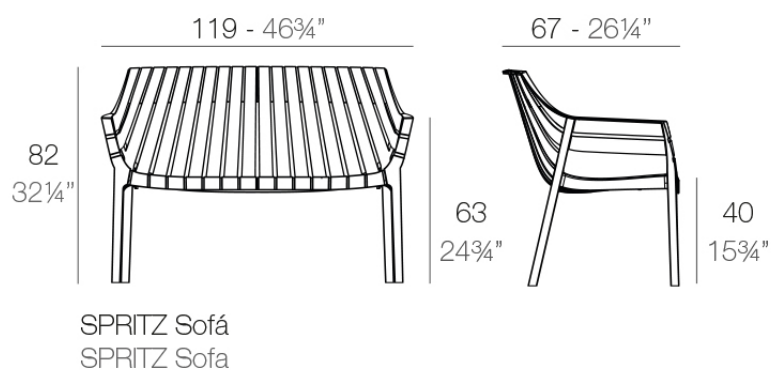

Spritz sofa

by Archirivolto Design

Spritz, designed by Archirivolto Design, captures the essence of summer evenings with a line of outdoor furniture that combines simplicity and functionality. Inspired by white beach fences and their delicate geometries, each piece brings a touch of freshness and elegance to an outdoor space.

Info

Description

Made of injected polypropylene with fiber glass. Stackable. Available in several colors. Item suitable for indoor and outdoor use.

Weight: 12.36 Kg

Accessories

- **Fabric**

Fabric

Finishes