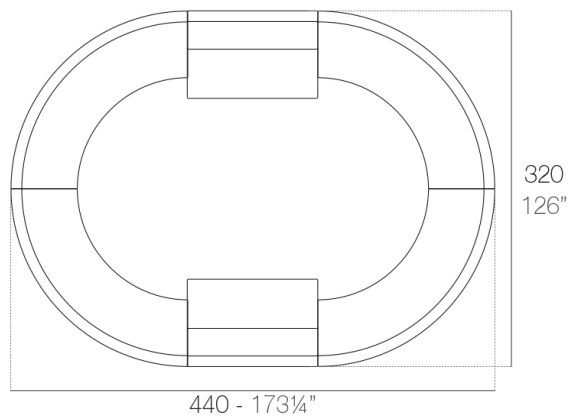

2 x 56023 120 Barra - 120 Counter
4 x 56002 Barra curva - Curved counter