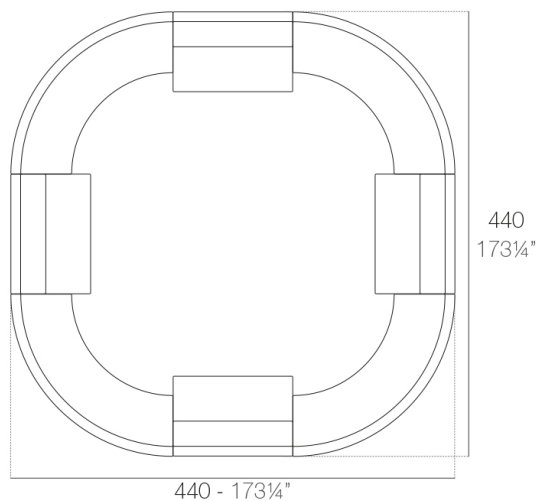

Combinations

---

4 x 56023 120 Barra - 120 Counter
4 x 56002 Barra curva - Curved counter