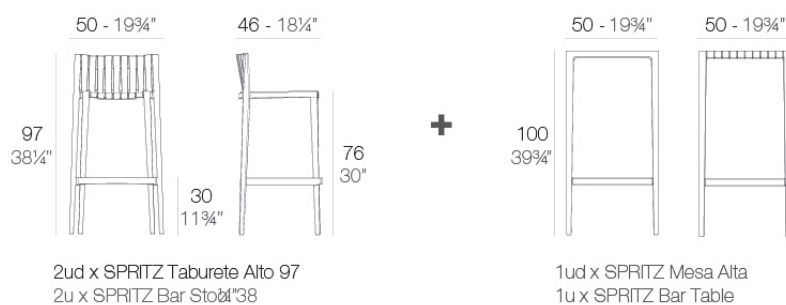

Spritz set of 1 bar table+2 bar stool h:97cm

by Archirivolto Design

Spritz, designed by Archirivolto Design, captures the essence of summer evenings with a line of outdoor furniture that combines simplicity and functionality. Inspired by white beach fences and their delicate geometries, each piece brings a touch of freshness and elegance to an outdoor space.

Info

Description

Made of injected polypropylene with fiber glass. Stackable. Available in several colors. Item suitable for indoor and outdoor use.

Weight: 19.26 Kg

Finishes

finishes

BASIC PP
Ref. 56022

white