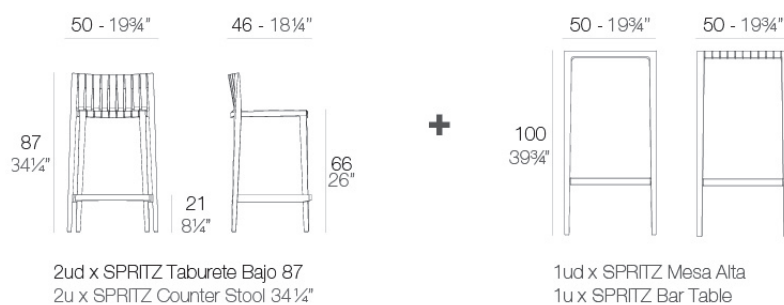

## Spritz set of 2 bar stool+1 bar table h:87cm

by Archirivolto Design

Spritz, designed by Archirivolto Design, captures the essence of summer evenings with a line of outdoor furniture that combines simplicity and functionality. Inspired by white beach fences and their delicate geometries, each piece brings a touch of freshness and elegance to an outdoor space.

### Description

Made of injected polypropylene with fiber glass. Stackable. Available in several colors. Item suitable for indoor and outdoor use.

Weight: 19.16 Kg