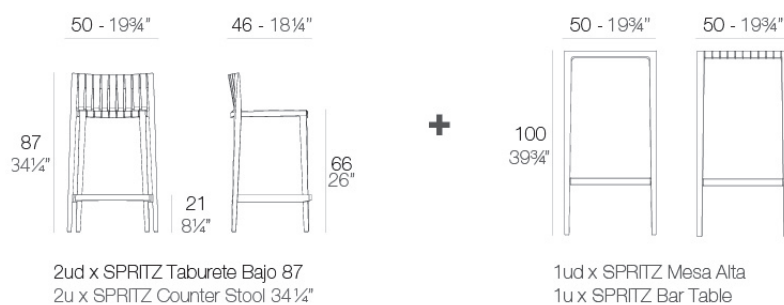

## Spritz set of 2 bar stool+1 bar table h:87cm

by Archirivolto Design

Spritz outdoor furniture collection, designed by Archirivolto Design for Vondom. “The **white wooden fences lining the beach**, the small strips that follow each other, in their perfect geometry.” It’s this picture that inspired the collection, which is composed of the stolen details to this inspiration.

### Description

Made of injected polypropylene with fiber glass. Stackable. Available in several colors. Item suitable for indoor and outdoor use.

Weight: 19.16 Kg