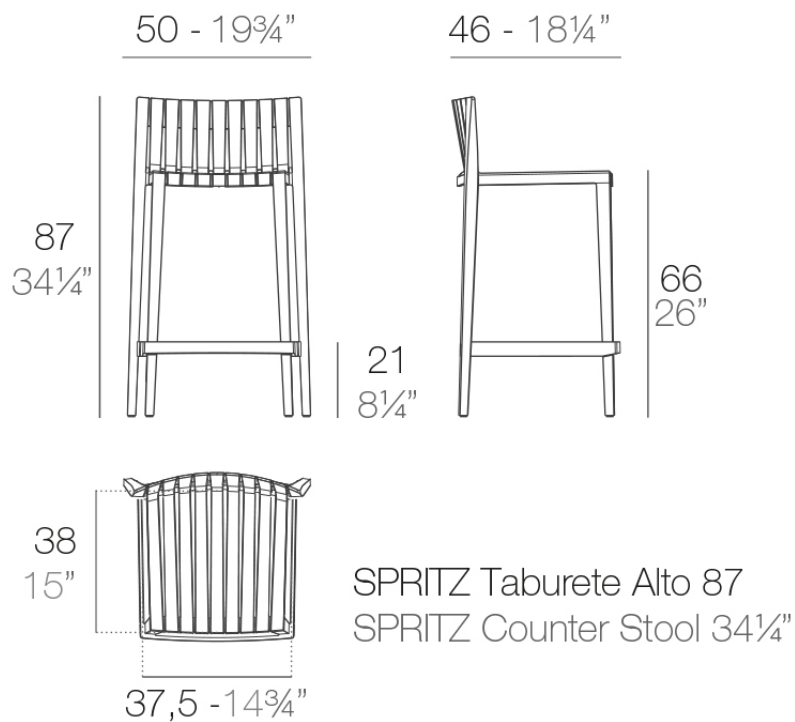

Spritz counter stool 50x46x87

by Archirivolto Design

Spritz, designed by Archirivolto Design, captures the essence of summer evenings with a line of outdoor furniture that combines simplicity and functionality. Inspired by white beach fences and their delicate geometries, each piece brings a touch of freshness and elegance to an outdoor space.

Info

Description

Made of injected polypropylene with fiber glass. Stackable. Available in several colors. Item suitable for indoor and outdoor use.

Weight: 5.45 Kg

Accessories

- **Fabric**

Fabric

Finishes

finishes

BASIC PP
Ref. 56020

white

ecu

tortora

black

Available in various colors

Ambients