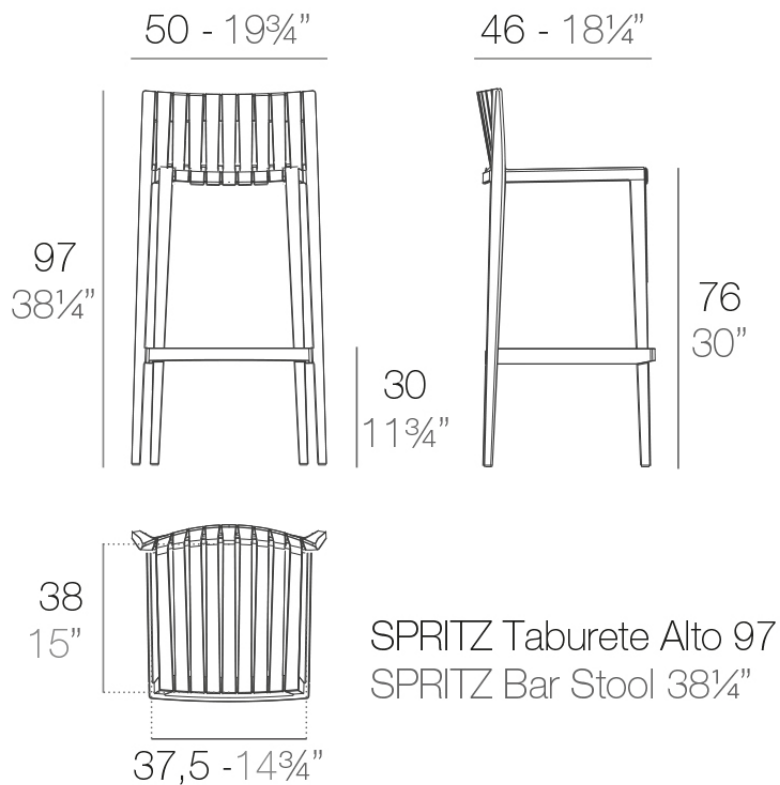

Spritz bar stool 50x46x97

by Archirivolto Design

Spritz, designed by Archirivolto Design, captures the essence of summer evenings with a line of outdoor furniture that combines simplicity and functionality. Inspired by white beach fences and their delicate geometries, each piece brings a touch of freshness and elegance to an outdoor space.

Info

Description

Made of injected polypropylene with fiber glass. Stackable. Available in several colors. Item suitable for indoor and outdoor use.

Weight: 5.51 Kg

Accessories

- **Fabric**

Fabric

Finishes

finishes

BASIC PP
Ref. 56019

white

ecu

tortora

black

Available in various colors

Ambients