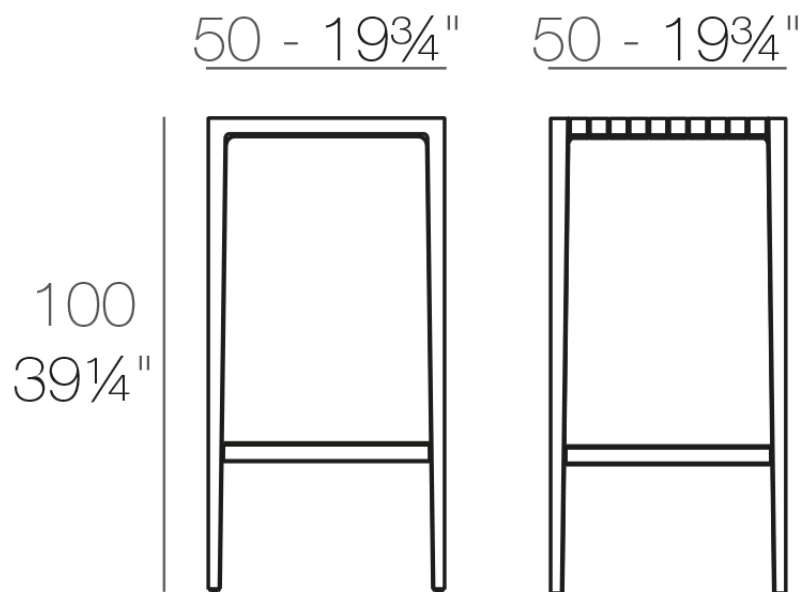

### Description

Made of injected polypropylene with fiber glass. Stackable. Available in several colors. Item suitable for indoor and outdoor use.

Weight: 8.23 Kg

SPRITZ Mesa Alta  
SPRITZ Bar Table