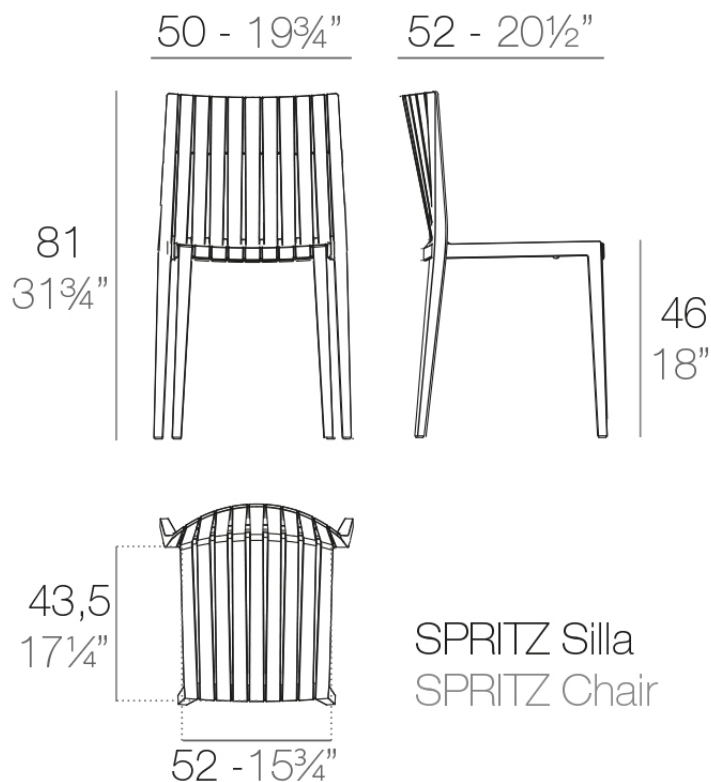

## Spritz chair

by Archirivolto Design

Spritz, designed by Archirivolto Design, captures the essence of summer evenings with a line of outdoor furniture that combines simplicity and functionality. Inspired by white beach fences and their delicate geometries, each piece brings a touch of freshness and elegance to an outdoor space.

### Description

Made of injected polypropylene with fiber glass. Stackable. Available in several colors. Item suitable for indoor and outdoor use.

Weight: 5.01 Kg