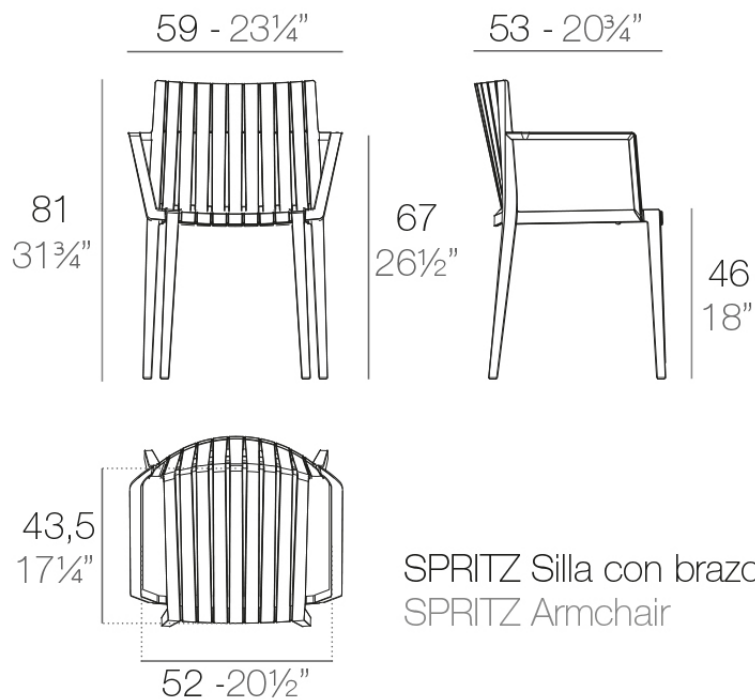

Spritz chair with armrests

by Archirivolto Design

Spritz, designed by Archirivolto Design, captures the essence of summer evenings with a line of outdoor furniture that combines simplicity and functionality. Inspired by white beach fences and their delicate geometries, each piece brings a touch of freshness and elegance to an outdoor space.

Info

Description

Made of injected polypropylene with fiber glass. Stackable. Available in several colors. Item suitable for indoor and outdoor use.

Weight: 5.76 Kg

Accessories

- **Fabric**

Fabric

Finishes

finishes

BASIC PP
Ref. 56015

white

ecru

tortora

black

Available in various colors

Ambients