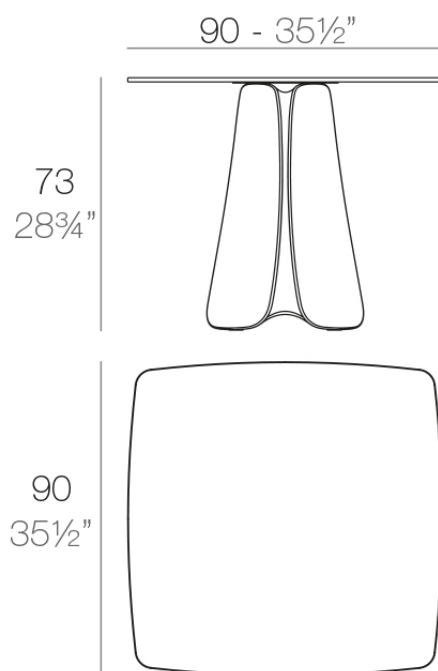

## Pezzettina table 90x90x73

by Archirivolto Design

Pezzettina outdoor furniture collection is designed by Archirivolto Design for Vondom. Is a collection inspired by nature, a thought and a unique inspiration that materialize in an original product with fluid and expressive forms.

### Description

Made of polyethylene resin by rotational moulding. 100% Recyclable. Item suitable for indoor and outdoor use. Available in different finishes.

Weight: 35.8 Kg

PEZZETTINA Mesa 90x90

PEZZETTINA Dinning Table 35 1/2"x35 1/2"