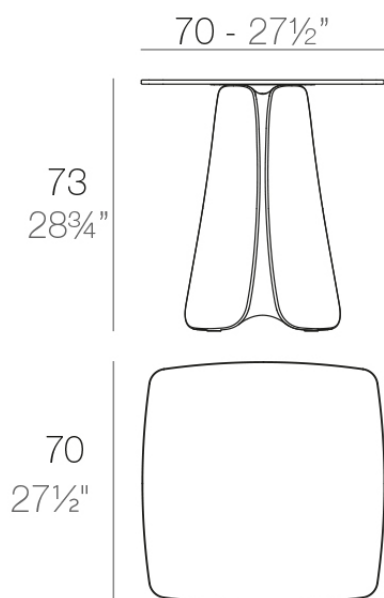

Info

Description

Made of polyethylene resin by rotational moulding. 100% Recyclable. Item suitable for indoor and outdoor use. Available in different finishes.

Weight: 30.4 Kg

PEZZETTINA Mesa 70x70

PEZZETTINA Dinning Table 27 1/2"x27 1/2"