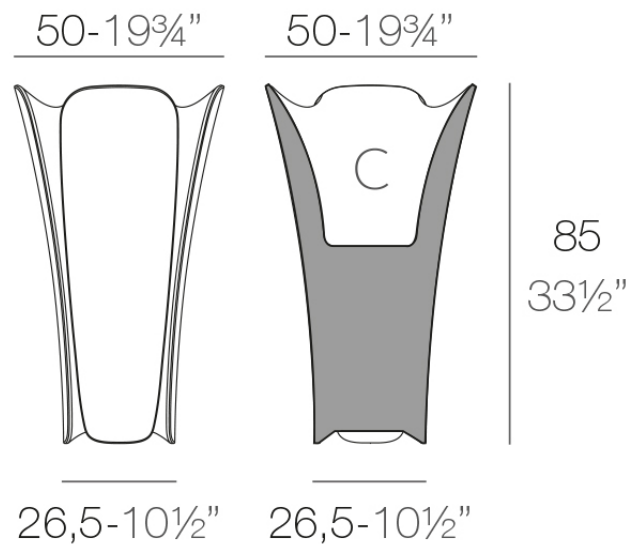

Info

Description

Pot made of polyethylene resin by rotational moulding. 100% Recyclable. Item suitable for indoor and outdoor use. Available in different finishes.

Weight: 8.03 Kg

PEZZETTINA Maceta Alta
PEZZETTINA High Planter

C = 20 L
C = 5 $\frac{1}{4}$ gal

Finishes

finishes

BASIC

Ref. 56009A

white 2001

ecru 2003

tortora 2004