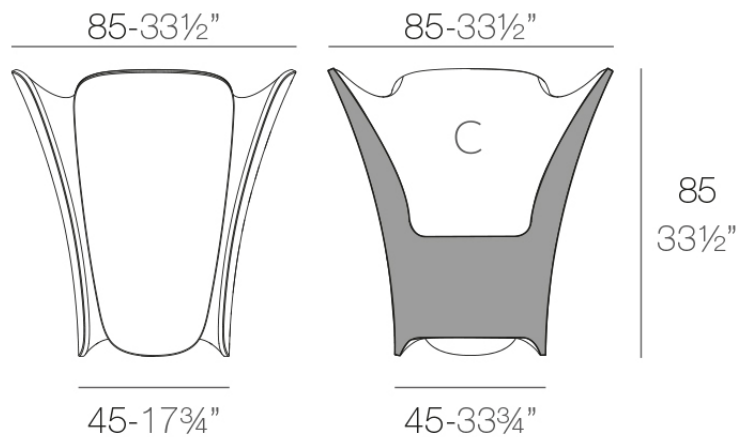

Info

Description

Pot made of polyethylene resin by rotational moulding. 100% Recyclable. Item suitable for indoor and outdoor use. Available in different finishes.

Weight: 14 Kg

PEZZETTINA Maceta 85
PEZZETTINA Planter 85

C = 78 L
C = 20½ gal

Finishes

finishes

BASIC

Ref. 56008A

white 2001

ecru 2003

tortora 2004