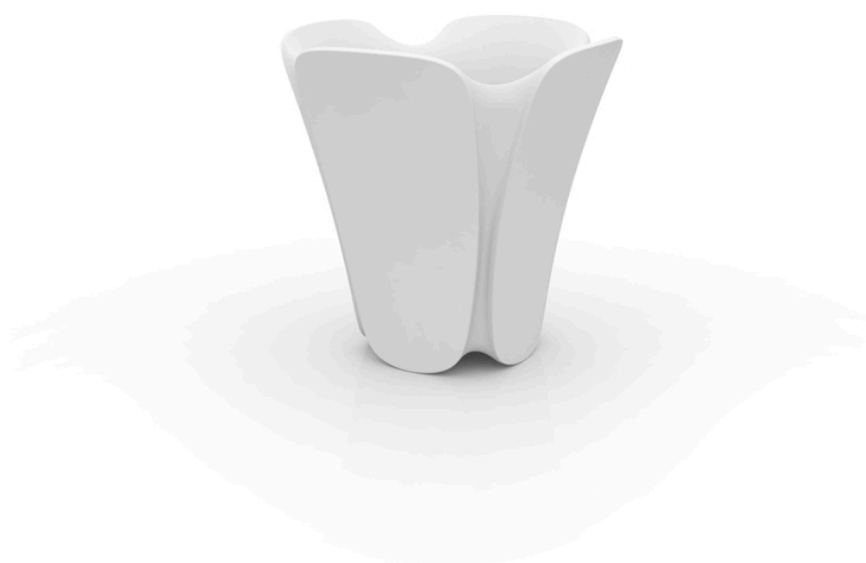

Pezzettina planter 85x85x85

by Archirivolto Design

Pezzettina outdoor furniture collection is designed by Archirivolto Design for Vondom. Is a collection inspired by nature, a thought and a unique inspiration that materialize in an original product with fluid and expressive forms.

Info

Description

Pot made of polyethylene resin by rotational moulding. 100% Recyclable. Item suitable for indoor and outdoor use. Available in different finishes.

Weight: 14 Kg

PEZZETTINA Maceta 85
PEZZETTINA Planter 85