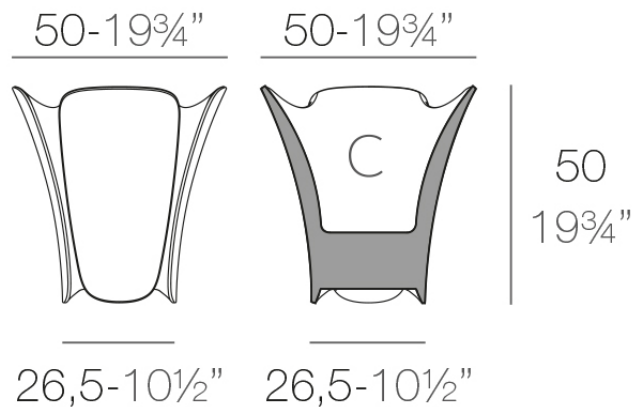

Info

Description

Pot made of polyethylene resin by rotational moulding. 100% Recyclable. Item suitable for indoor and outdoor use. Available in different finishes.

Weight: 5.02 Kg

PEZZETTINA Maceta 50
PEZZETTINA Planter 50

C = 18 L
C = 4³/₄ gal

Finishes

finishes

BASIC

Ref. 56006A

white 2001

ecru 2003

tortora 2004