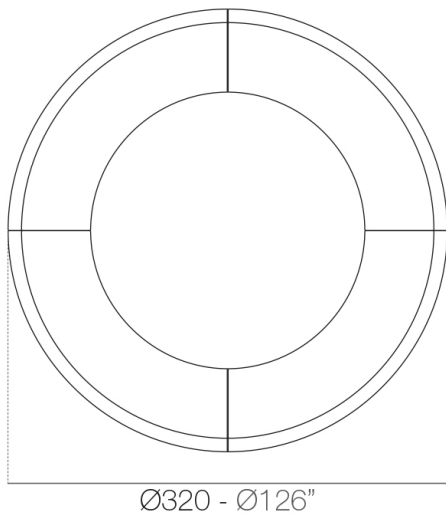

Info

Description

Made of polyethylene resin by rotational moulding. 100% Recyclable. Item suitable for indoor and outdoor use. Available in different finishes.

Weight: 60.2 Kg

FIESTA Barra curva
FIESTA Curved counter

Combinations

2 x 56001 180 Barra - 180 Counter
4 x 56002 Barra curva - Curved counter

4 x 56023 120 Barra - 120 Counter
4 x 56002 Barra curva - Curved counter

4 x 56002 Barra curva - Curved counter

2 x 56023 120 Barra - 120 Counter
4 x 56002 Barra curva - Curved counter