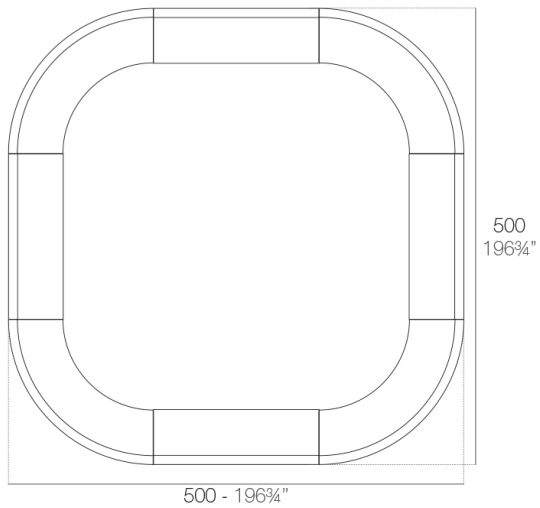

VONDOM

4 x 56001 Barra - 180 Counter
4 x 56002 Barra curva - Curved counter