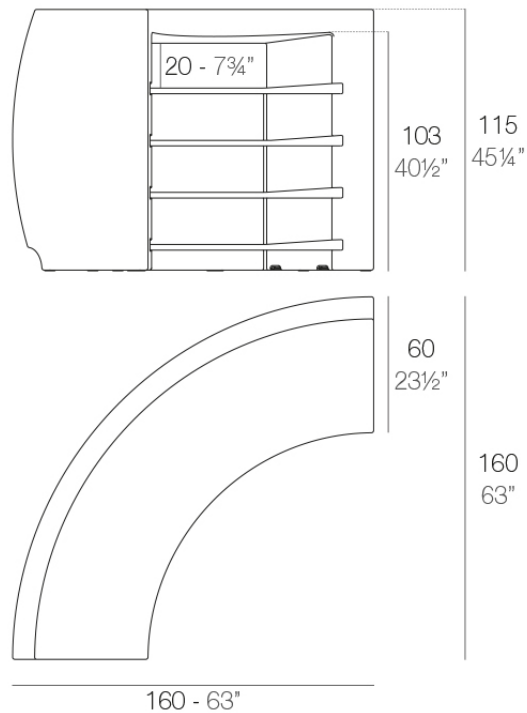

Info

Description

Made of polyethylene resin by rotational moulding. 100% Recyclable. Item suitable for indoor and outdoor use. Available in different finishes.

Weight: 60.2 Kg

FIESTA Barra curva
FIESTA Curved counter