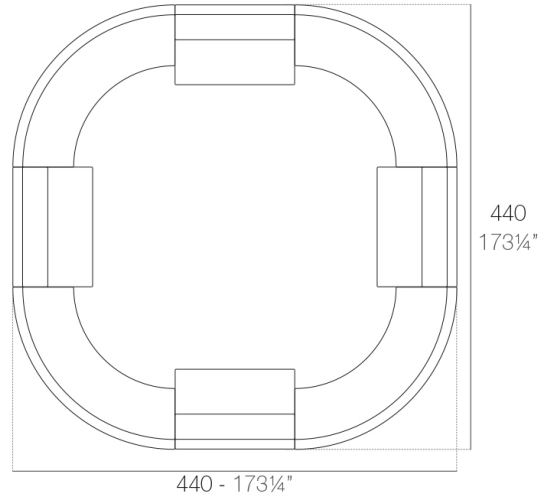

Info

Description

Made of polyethylene resin by rotational moulding. 100% Recyclable. Item suitable for indoor and outdoor use. Available in different finishes.

Weight: 60.2 Kg

FIESTA Barra curva
FIESTA Curved counter

Combinations

2 x 56001 180 Barra - 180 Counter
4 x 56002 Barra curva - Curved counter

4 x 56023 120 Barra - 120 Counter
4 x 56002 Barra curva - Curved counter

4 x 56002 Barra curva - Curved counter

2 x 56023 120 Barra - 120 Counter
4 x 56002 Barra curva - Curved counter