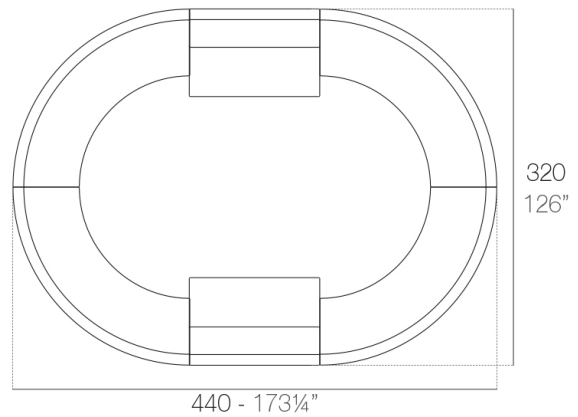

Info

Description

Made of polyethylene resin by rotational moulding. 100% Recyclable. Item suitable for indoor and outdoor use. Available in different finishes.

Weight: 60.2 Kg

FIESTA Barra curva
FIESTA Curved counter

Combinations

2 x 56001 180 Barra - 180 Counter
4 x 56002 Barra curva - Curved counter

4 x 56023 120 Barra - 120 Counter
4 x 56002 Barra curva - Curved counter

4 x 56002 Barra curva - Curved counter

2 x 56023 120 Barra - 120 Counter
4 x 56002 Barra curva - Curved counter