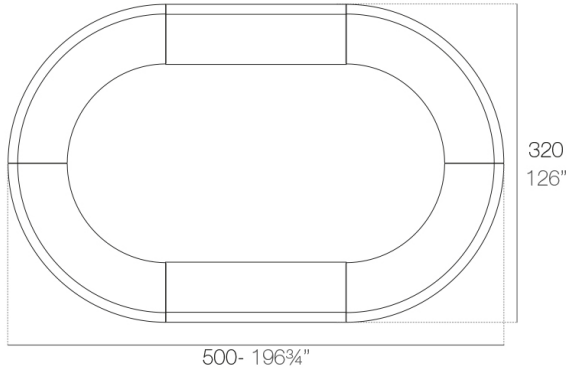

Info

Description

Made of polyethylene resin by rotational moulding. 100% Recyclable. Item suitable for indoor and outdoor use. Available in different finishes.

Weight: 60.2 Kg

FIESTA Barra curva
FIESTA Curved counter

Combinations

2 x 56001 180 Barra - 180 Counter
4 x 56002 Barra curva - Curved counter

4 x 56023 120 Barra - 120 Counter
4 x 56002 Barra curva - Curved counter

4 x 56002 Barra curva - Curved counter

2 x 56023 120 Barra - 120 Counter
4 x 56002 Barra curva - Curved counter