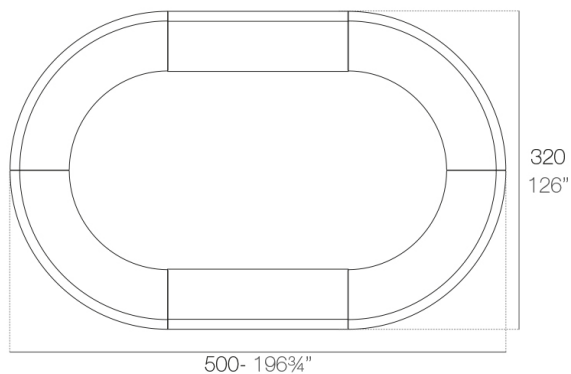

Combinations

---

2 x 56001 Barra - 180 Counter
4 x 56002 Barra curva - Curved counter