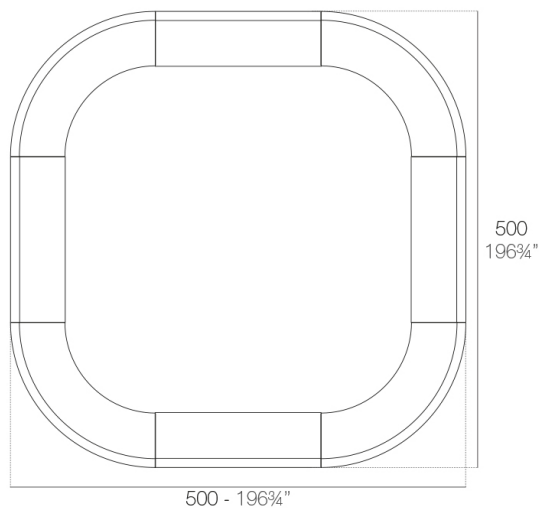

### Description

Made of polyethylene resin by rotational moulding. 100% Recyclable. Item suitable for indoor and outdoor use. Available in different finishes.

Weight: 54.2 Kg

FIESTA 180 Barra  
FIESTA 180 Counter

## Combinations

---

**2 x 56001** Barra - 180 Counter  
**4 x 56002** Barra curva - Curved counter

**4 x 56001** Barra - 180 Counter  
**4 x 56002** Barra curva - Curved counter