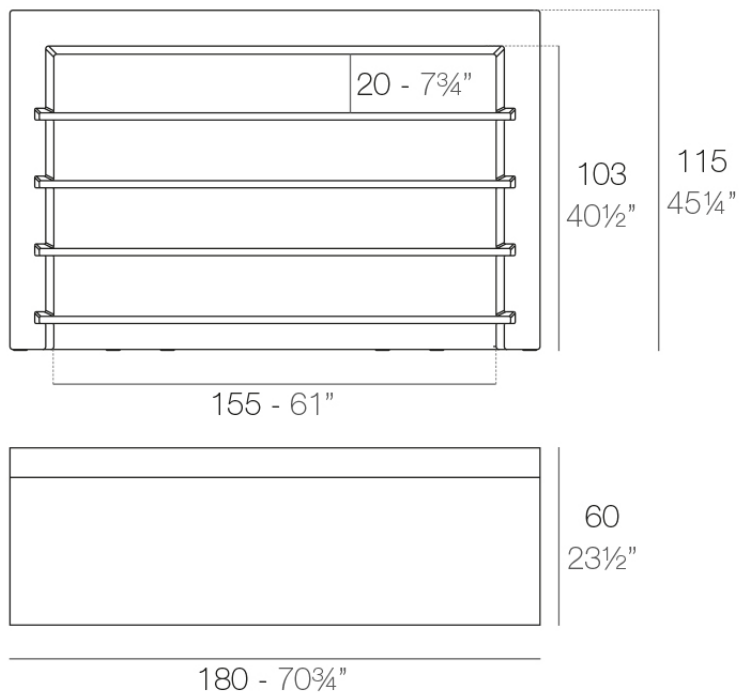

Info

Description

Made of polyethylene resin by rotational moulding. 100% Recyclable. Item suitable for indoor and outdoor use. Available in different finishes.

Weight: 54.2 Kg

FIESTA 180 Barra
FIESTA 180 Counter