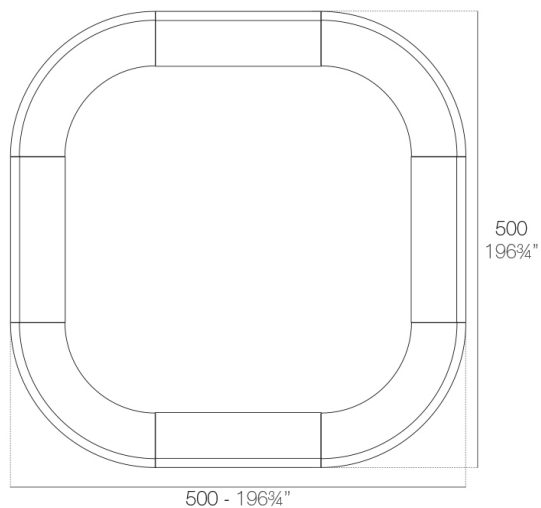

4 x 56001 Barra - 180 Counter
4 x 56002 Barra curva - Curved counter