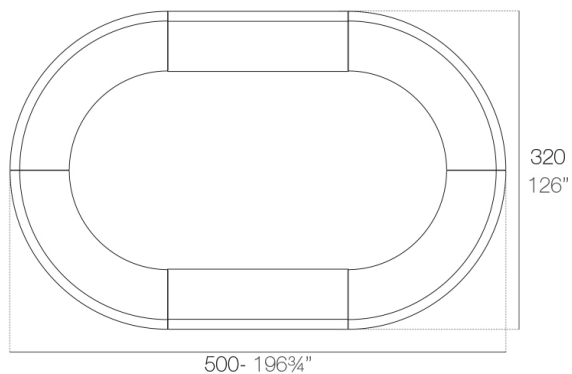

Combinations

---

2 x 56001 Barra - 180 Counter
4 x 56002 Barra curva - Curved counter