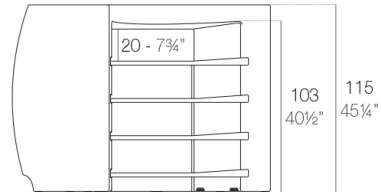

Info

Description

Made of polyethylene resin by rotational moulding. 100% Recyclable. Item suitable for indoor and outdoor use. Available in different finishes.

Modules

FIESTA 180 Barra
FIESTA 180 Counter

FIESTA Barra curva
FIESTA Curved counter