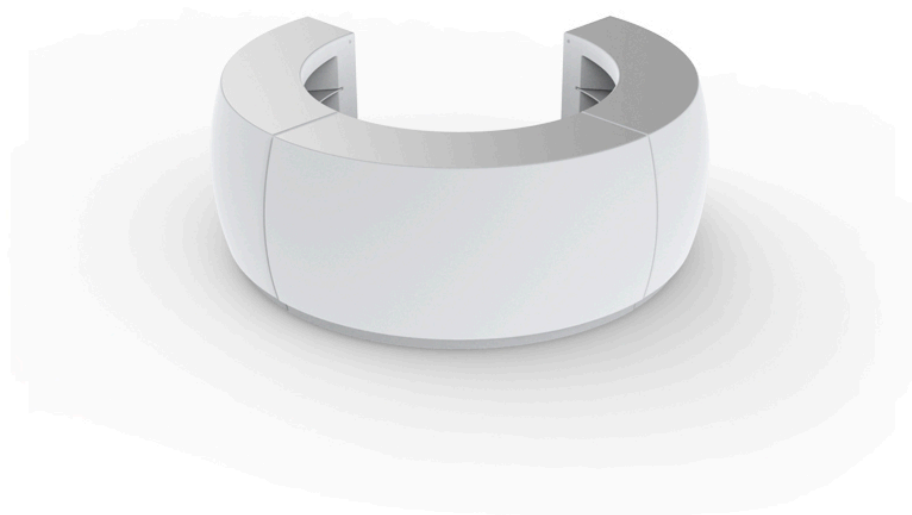

Fiesta

by Archirivolto Design

FIESTA, a designer bar counter by **Archirivolto** for **VONDOM**: “design is beauty, harmony and freedom and cannot therefore be bound by strict, pre-established rules, nor can it only be seen as the privilege of social or cultural elite”.

Info

Description

Made of polyethylene resin by rotational moulding. 100% Recyclable. Item suitable for indoor and outdoor use. Available in different finishes.

Modules

FIESTA 180 Barra
FIESTA 180 Counter

FIESTA Barra curva
FIESTA Curved counter

Link your smartphone or tablet to the sound system via Bluetooth.

- **TOP**

HPL Solid Core Top

- **SHELVES**

- **WHEELS**

Includes castors for easy move

Finishes

finishes