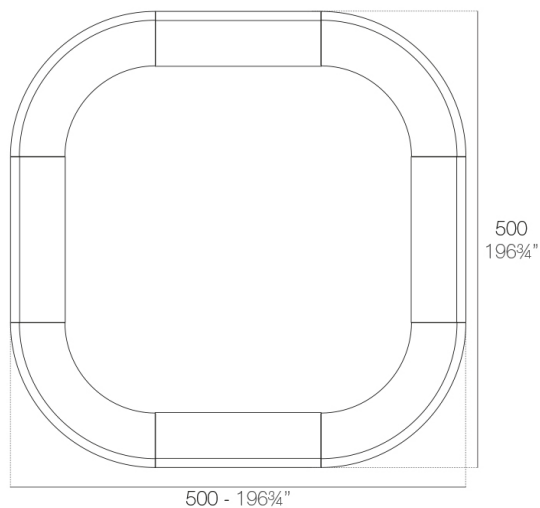

4 x 56001 Barra - 180 Counter
4 x 56002 Barra curva - Curved counter