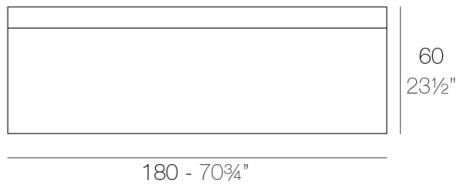

Info

Description

Made of polyethylene resin by rotational moulding. 100% Recyclable. Item suitable for indoor and outdoor use. Available in different finishes.

Modules

FIESTA 180 Barra
FIESTA 180 Counter

FIESTA Barra curva
FIESTA Curved counter