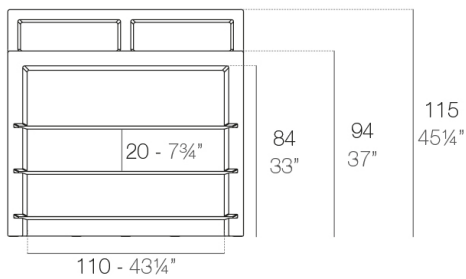

Info

Description

Made of polyethylene resin by rotational moulding. 100% Recyclable. Item suitable for indoor and outdoor use. Available in different finishes.

Modules

FIESTA 180 Barra
FIESTA 180 Counter

FIESTA Barra curva
FIESTA Curved counter