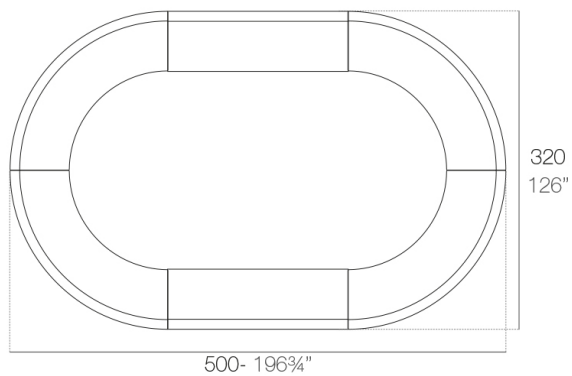

Combinations

---

2 x 56001 Barra - 180 Counter
4 x 56002 Barra curva - Curved counter