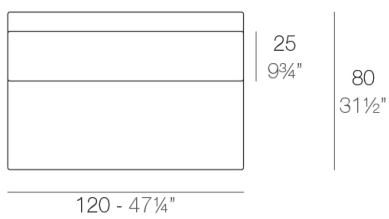

Info

Description

Made of polyethylene resin by rotational moulding. 100% Recyclable. Item suitable for indoor and outdoor use. Available in different finishes.

Modules

FIESTA 180 Barra
FIESTA 180 Counter

FIESTA Barra curva
FIESTA Curved counter