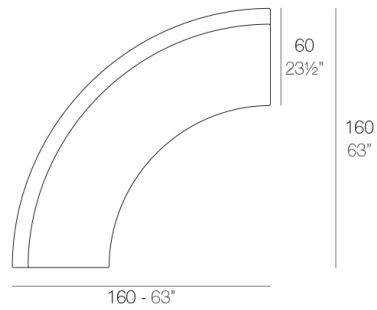

Info

Description

Made of polyethylene resin by rotational moulding. 100% Recyclable. Item suitable for indoor and outdoor use. Available in different finishes.

Modules

FIESTA 180 Barra
FIESTA 180 Counter

FIESTA Barra curva
FIESTA Curved counter