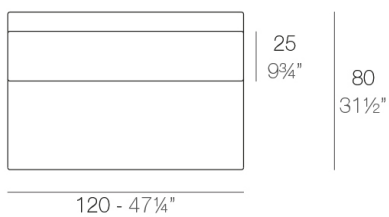

Info

Description

Made of polyethylene resin by rotational moulding. 100% Recyclable. Item suitable for indoor and outdoor use. Available in different finishes.

Modules

FIESTA 180 Barra
FIESTA 180 Counter

FIESTA Barra curva
FIESTA Curved counter