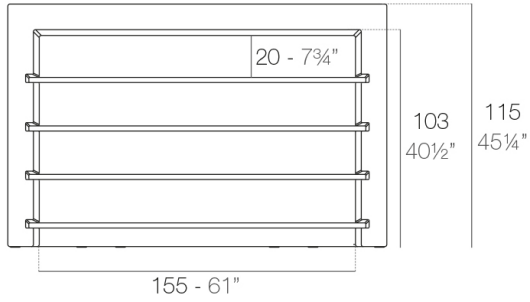

Info

Description

Made of polyethylene resin by rotational moulding. 100% Recyclable. Item suitable for indoor and outdoor use. Available in different finishes.

Modules

FIESTA 180 Barra
FIESTA 180 Counter

FIESTA Barra curva
FIESTA Curved counter