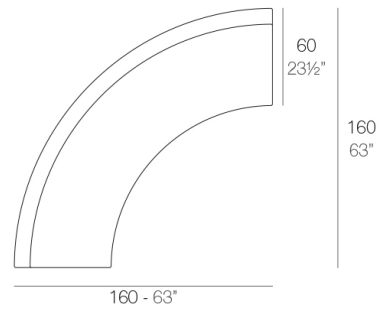

Info

Description

Made of polyethylene resin by rotational moulding. 100% Recyclable. Item suitable for indoor and outdoor use. Available in different finishes.

Modules

FIESTA 180 Barra
FIESTA 180 Counter

FIESTA Barra curva
FIESTA Curved counter