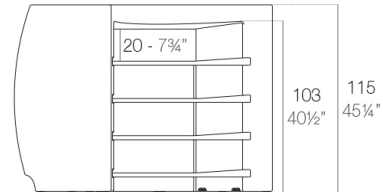

Info

Description

Made of polyethylene resin by rotational moulding. 100% Recyclable. Item suitable for indoor and outdoor use. Available in different finishes.

Modules

FIESTA 180 Barra
FIESTA 180 Counter

FIESTA Barra curva
FIESTA Curved counter