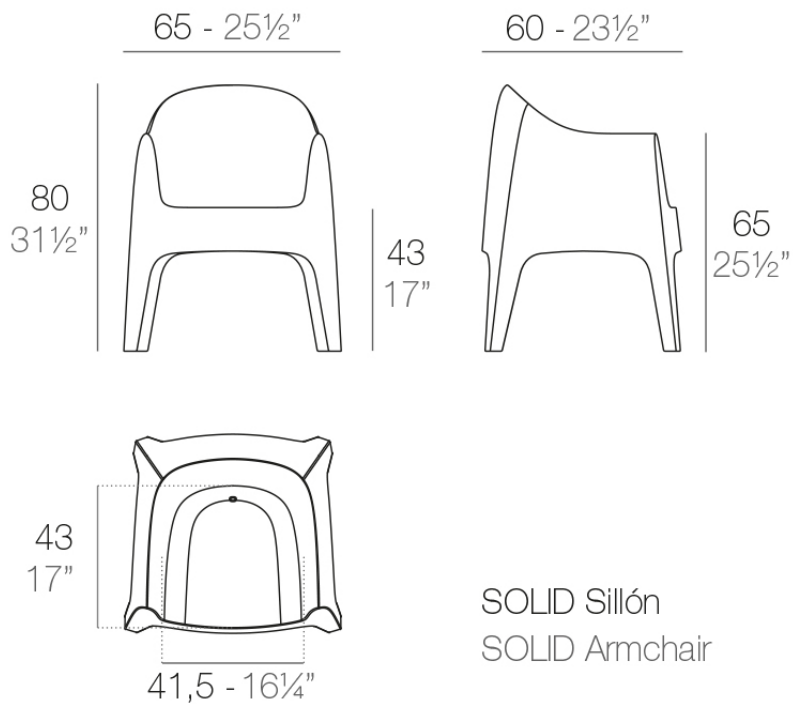

### Description

Made of injected polypropylene with mineral additives. Stackable. Available in several colors. Item suitable for indoor and outdoor use.

Weight: 7.5 Kg