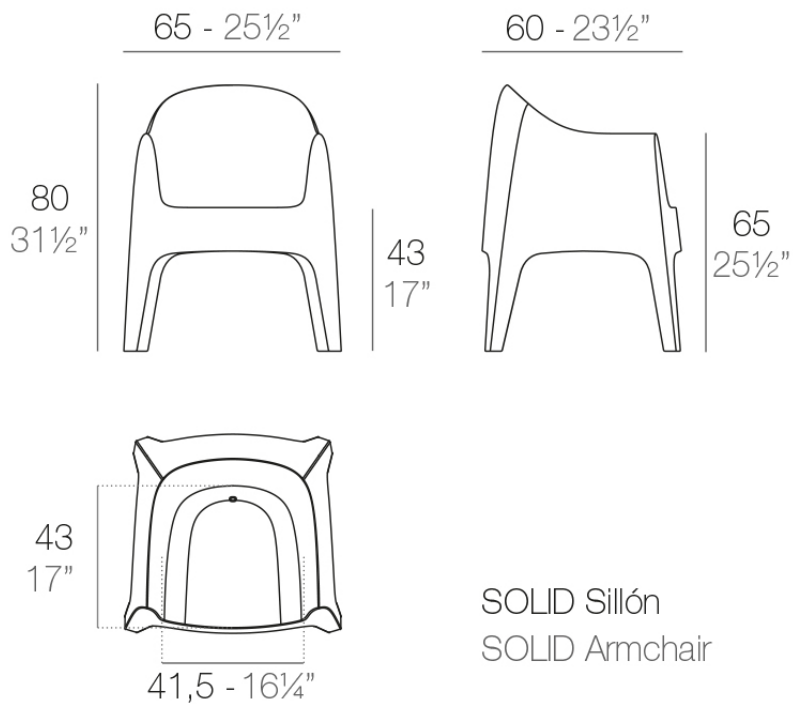

Info

Description

Made of injected polypropylene with mineral additives. Stackable. Available in several colors. Item suitable for indoor and outdoor use.

Weight: 7.5 Kg

Accessories

- **Fabric**

Fabric

Finishes