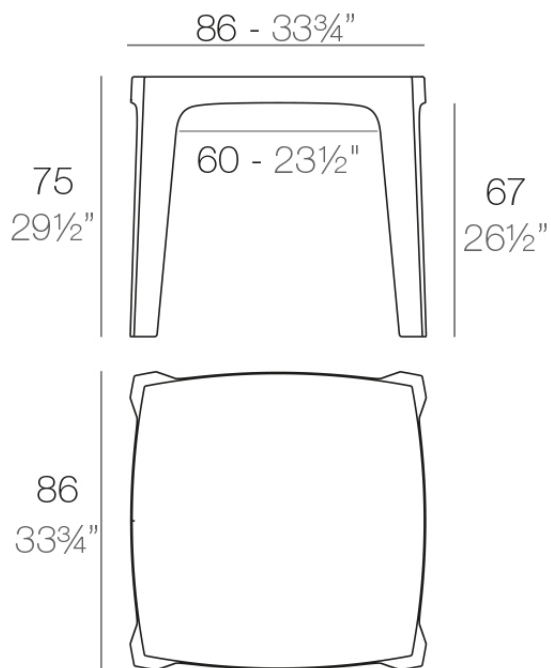

### Description

Made of injected polypropylene with mineral additives. Stackable. Available in several colors. Item suitable for indoor and outdoor use.

Weight: 11 Kg

SOLID Mesa  
SOLID Dining Table