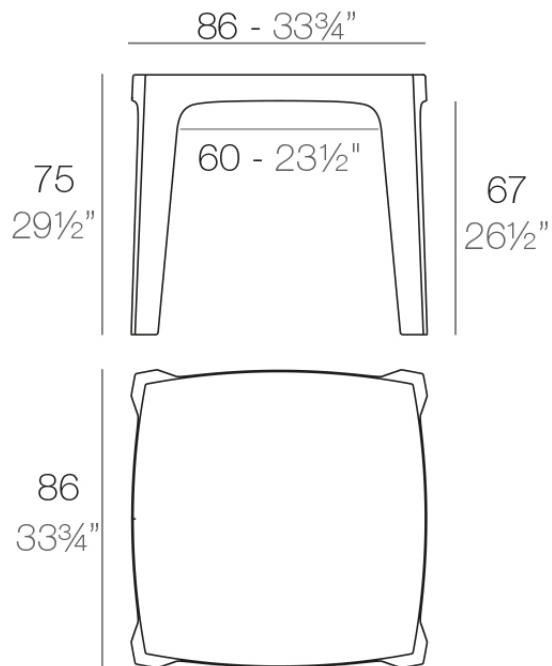

### Description

Made of injected polypropylene with mineral additives. Stackable. Available in several colors. Item suitable for indoor and outdoor use.

Weight: 11 Kg

SOLID Mesa  
SOLID Dining Table