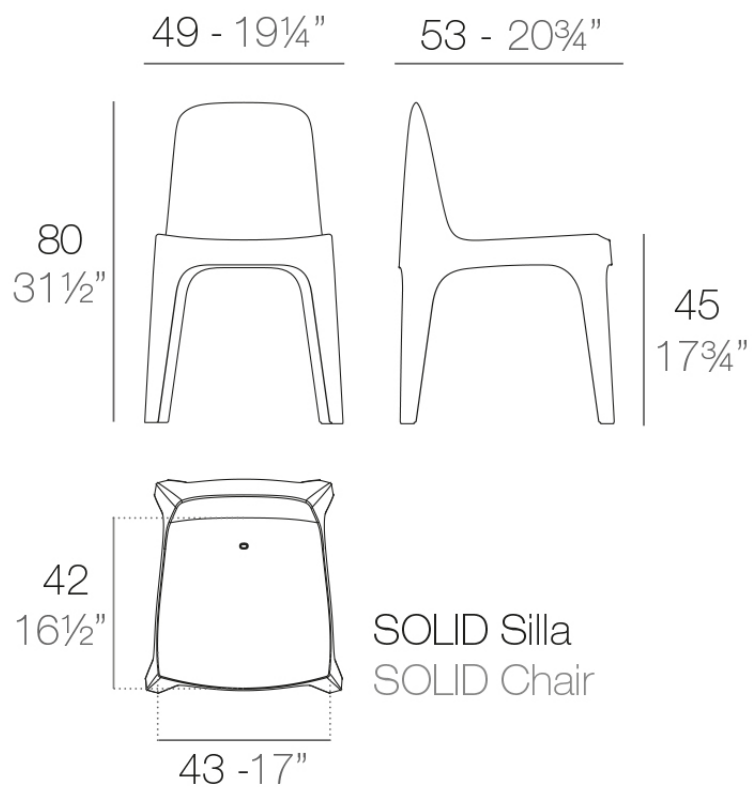

### Description

Made of injected polypropylene with mineral additives. Stackable. Available in several colors. Item suitable for indoor and outdoor use.

Weight: 4.43 Kg