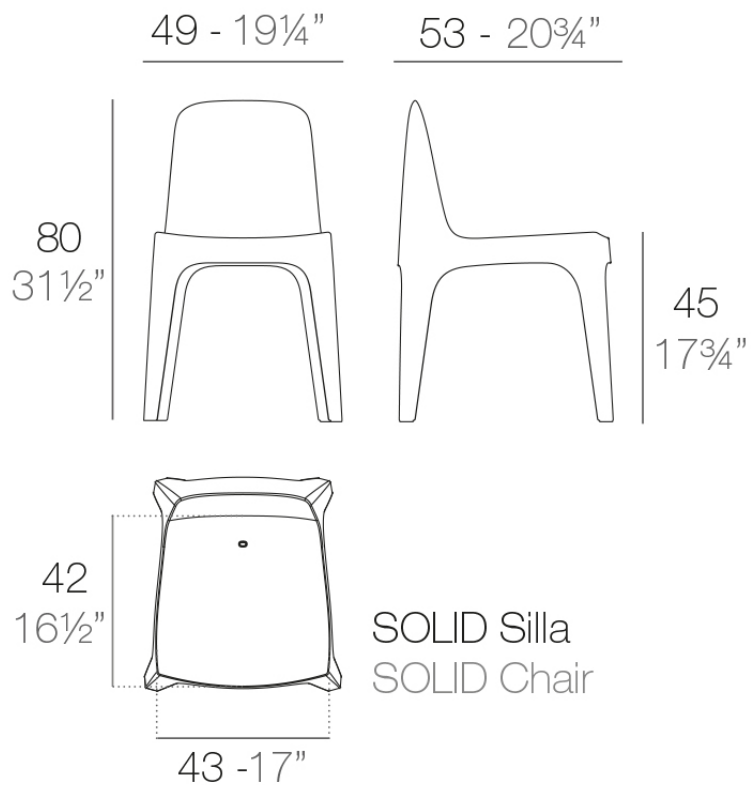

### Description

Made of injected polypropylene with mineral additives. Stackable. Available in several colors. Item suitable for indoor and outdoor use.

Weight: 4.43 Kg