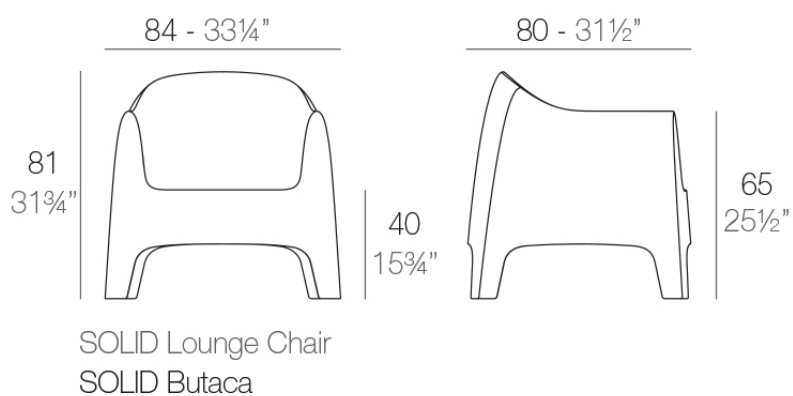

### Description

Made of injected polypropylene with mineral additives. Stackable. Available in several colors. Item suitable for indoor and outdoor use.

Weight: 13.5 Kg