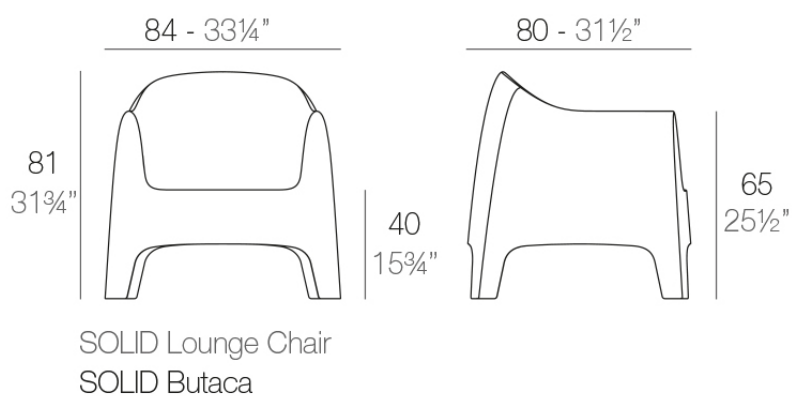

Info

Description

Made of injected polypropylene with mineral additives. Stackable. Available in several colors. Item suitable for indoor and outdoor use.

Weight: 13.5 Kg

Accessories

- **Fabric**

Fabric

Finishes