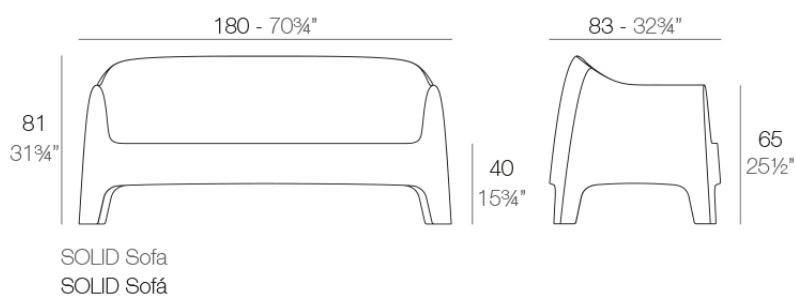

Info

Description

Made of injected polypropylene with mineral additives. Stackable. Available in several colors. Item suitable for indoor and outdoor use.

Weight: 30 Kg

Accessories

- **Fabric**

Fabric

Finishes