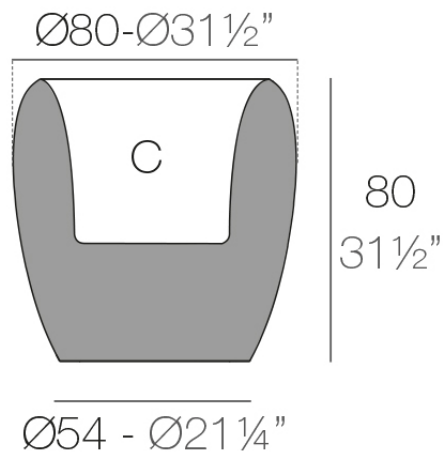

Info

Description

Pots made of polyethylene resin by rotational moulding. 100% Recyclable. Item suitable for indoor and outdoor use. Available in different finishes.

Weight: 20.08 Kg

BLOW Macetero 80

C = 68 L