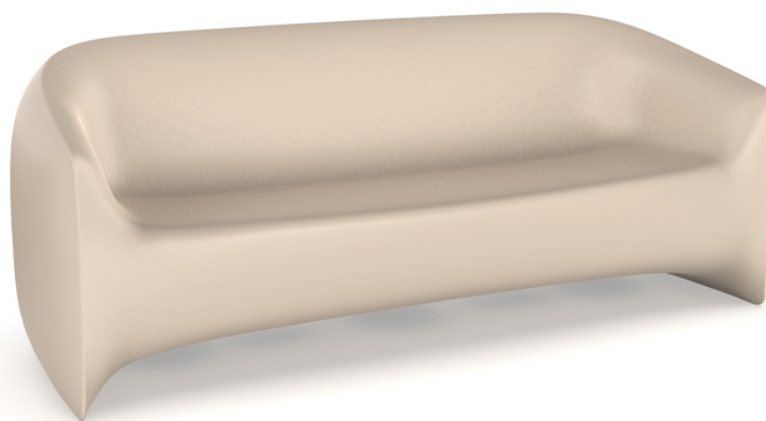

Blow sofa

by Stefano Giovannoni

The Blow collection, designed by Stefano Giovannoni, presents an innovative furnishing proposal in tune with the Pillow family, with a fresh and distinctive approach. This in&out collection redefines the functionality of outdoor and indoor design, offering pieces that combine comfort and style with unique elegance.