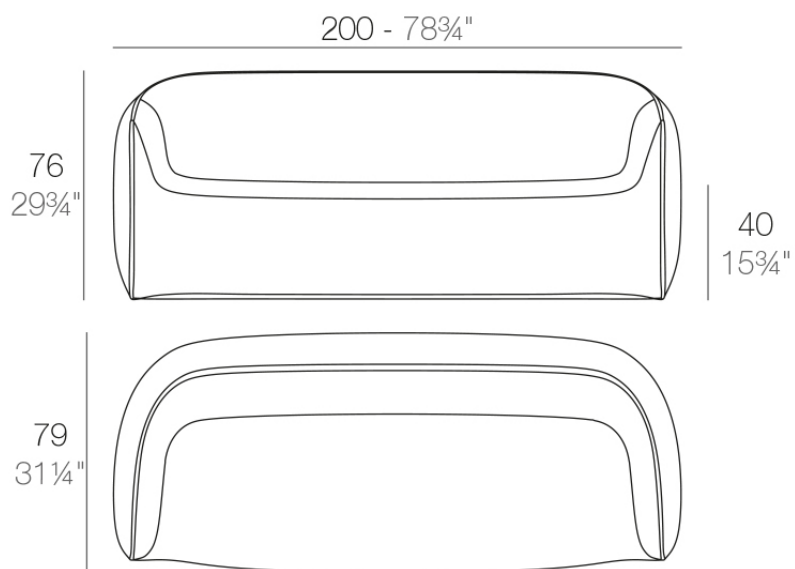

### Description

Made of polyethylene resin by rotational moulding. 100% Recyclable. Item suitable for indoor and outdoor use. Available in different finishes.

Weight: 45 Kg

BLOW Sofá  
BLOW Sofa