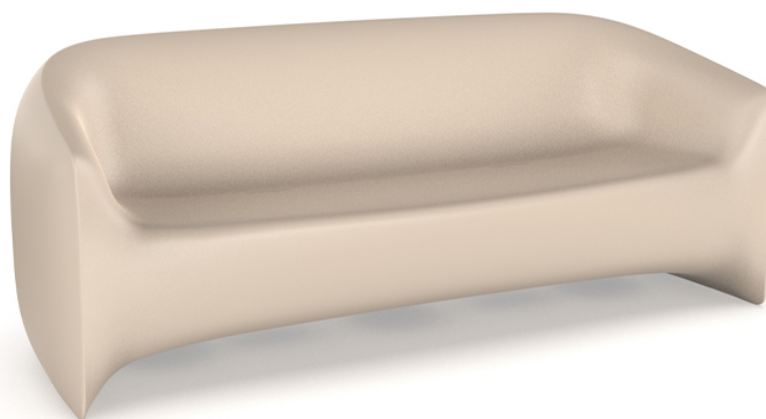

Info

Description

Made of polyethylene resin by rotational moulding. 100% Recyclable. Item suitable for indoor and outdoor use. Available in different finishes.

Weight: 45 Kg

BLOW Sofá
BLOW Sofa

Accessories

- **Fabric**

Fabric

Finishes

finishes

BASIC

Ref. 55016

white 2001

ecru 2003