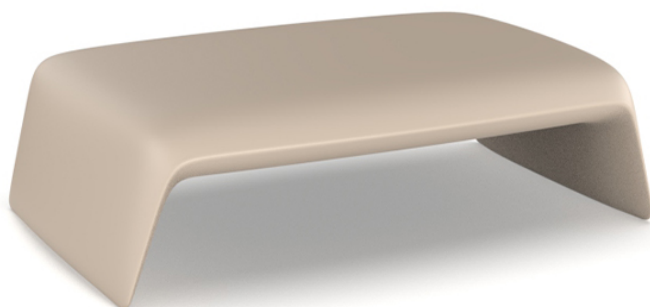

Info

Description

Made of polyethylene resin by rotational moulding. 100% Recyclable. Item suitable for indoor and outdoor use. Available in different finishes.

Weight: 15 Kg

BLOW Mesa Baja
BLOW Low Table

Finishes