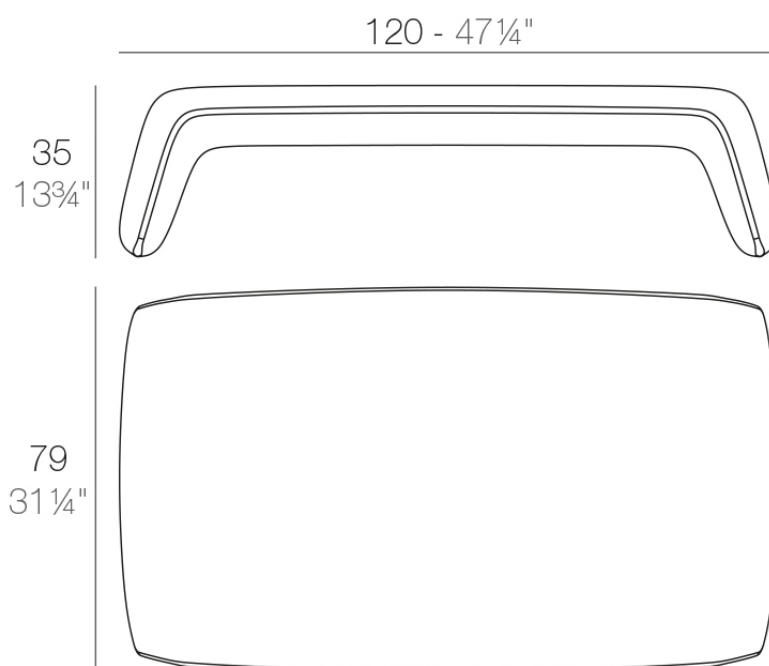

Info

Description

Made of polyethylene resin by rotational moulding. 100% Recyclable. Item suitable for indoor and outdoor use. Available in different finishes.

Weight: 15 Kg

BLOW Mesa Baja
BLOW Low Table

Finishes