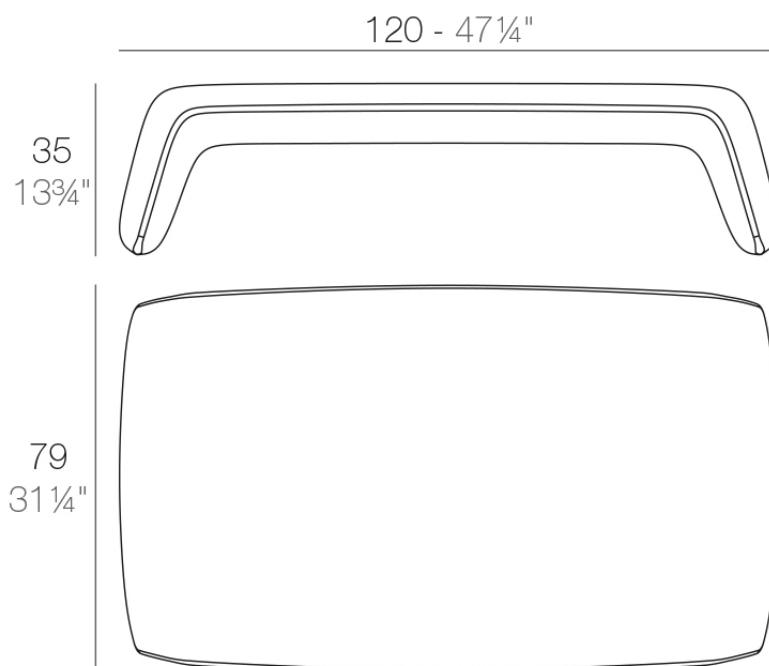

Info

Description

Made of polyethylene resin by rotational moulding. 100% Recyclable. Item suitable for indoor and outdoor use. Available in different finishes.

Weight: 15 Kg

BLOW Mesa Baja
BLOW Low Table

Finishes