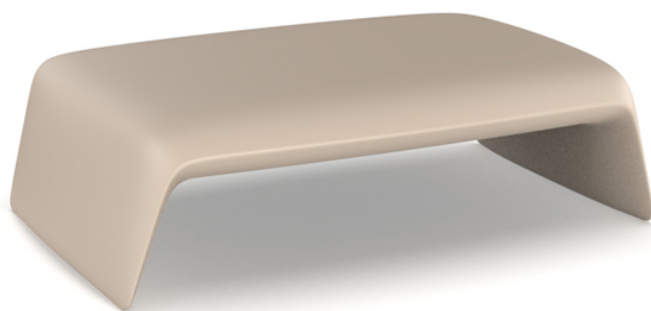

Blow coffee table 120x79x35

by Stefano Giovannoni

The Blow collection, designed by Stefano Giovannoni, presents an innovative furnishing proposal in tune with the Pillow family, with a fresh and distinctive approach. This in&out collection redefines the functionality of outdoor and indoor design, offering pieces that combine comfort and style with unique elegance.

Info

Description

Made of polyethylene resin by rotational moulding. 100% Recyclable. Item suitable for indoor and outdoor use. Available in different finishes.

Weight: 15 Kg

BLOW Mesa Baja
BLOW Low Table

Finishes