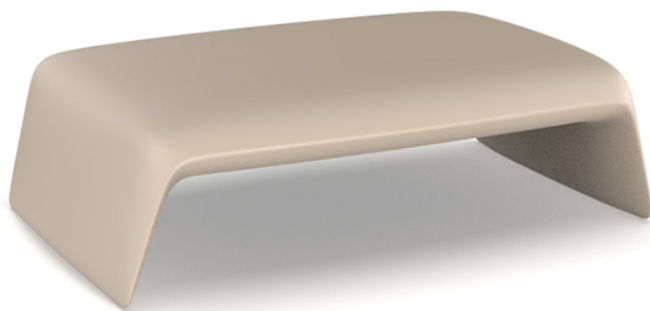

## Blow coffee table 120x79x35

by Stefano Giovannoni

The Blow collection, designed by Stefano Giovannoni, presents an innovative furnishing proposal in tune with the Pillow family, with a fresh and distinctive approach. This in&out collection redefines the functionality of outdoor and indoor design, offering pieces that combine comfort and style with unique elegance.

### Description

Made of polyethylene resin by rotational moulding. 100% Recyclable. Item suitable for indoor and outdoor use. Available in different finishes.

Weight: 15 Kg

BLOW Mesa Baja  
BLOW Low Table