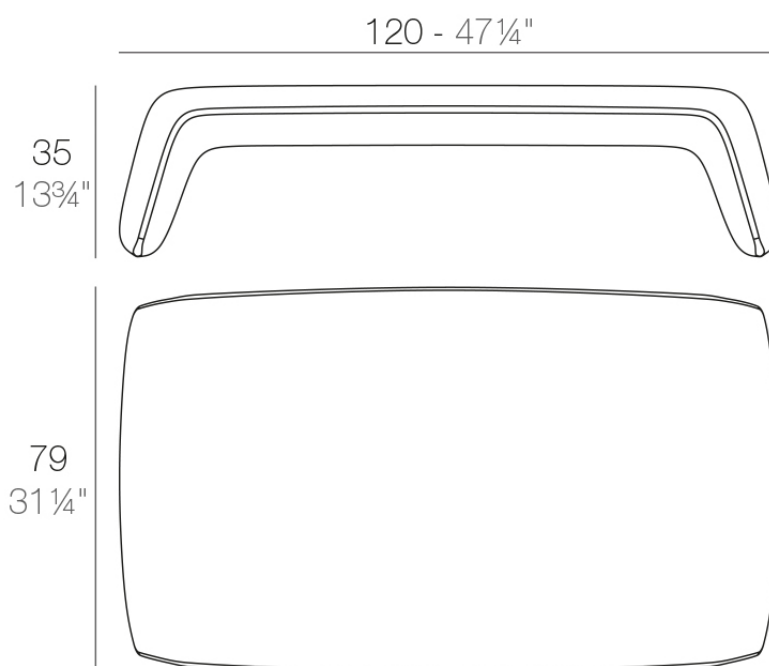

### Description

Made of polyethylene resin by rotational moulding. 100% Recyclable. Item suitable for indoor and outdoor use. Available in different finishes.

Weight: 15 Kg

BLOW Mesa Baja  
BLOW Low Table