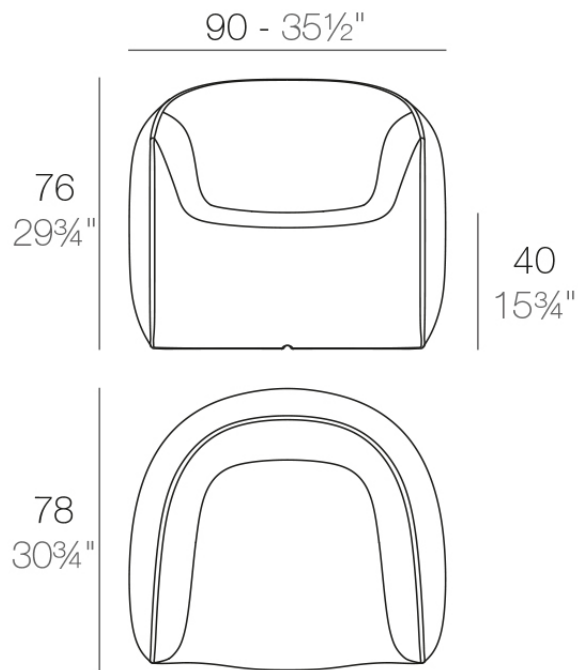

Info

Description

Made of polyethylene resin by rotational moulding. 100% Recyclable. Item suitable for indoor and outdoor use. Available in different finishes.

Weight: 15 Kg

BLOW Butaca
BLOW Lounge Chair

Accessories