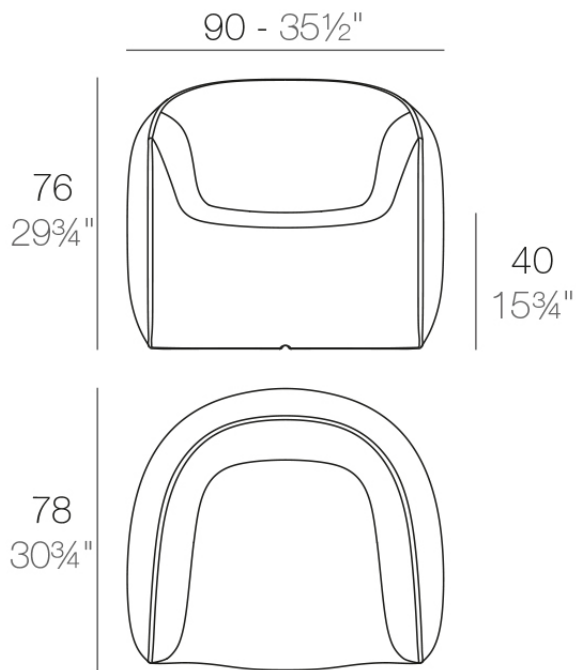

Info

Description

Made of polyethylene resin by rotational moulding. 100% Recyclable. Item suitable for indoor and outdoor use. Available in different finishes.

Weight: 15 Kg

BLOW Butaca
BLOW Lounge Chair

Accessories