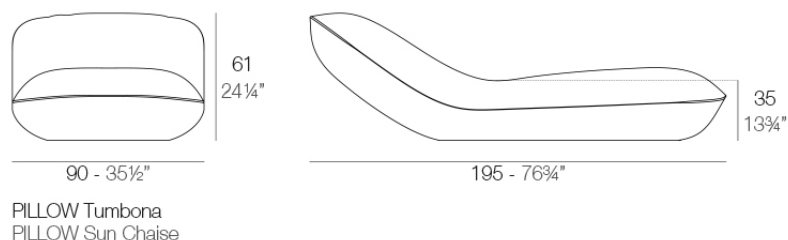

Info

Description

Made of polyethylene resin by rotational moulding. 100% Recyclable. Item suitable for indoor and outdoor use. Available in different finishes.

Weight: 33.37 Kg

Finishes

finishes

BASIC

Ref. 55013