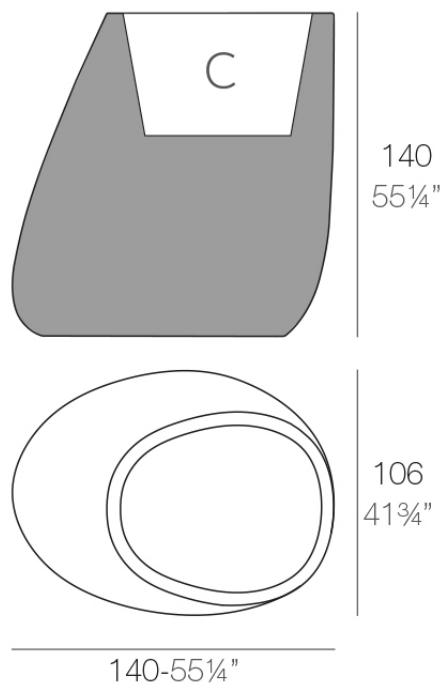

### Description

Pot made of polyethylene resin by rotational moulding. 100% Recyclable. Item suitable for indoor and outdoor use. Available in different finishes.

Weight: 42 Kg

STONE Macetero XL C = 252 L x 62 cm  
STONE Planter XL C = 66 1/2 gal x 20 1/2"