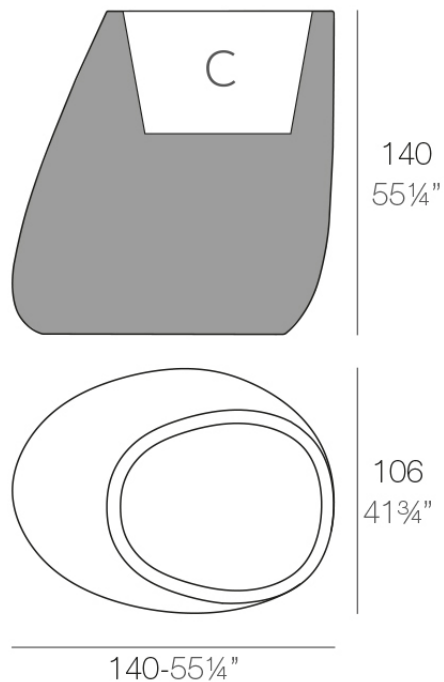

Info

Description

Pot made of polyethylene resin by rotational moulding. 100% Recyclable. Item suitable for indoor and outdoor use. Available in different finishes.

Weight: 42 Kg

STONE Macetero XL C = 252 L x 62 cm
STONE Planter XL C = 66 1/2 gal x 24 1/2"