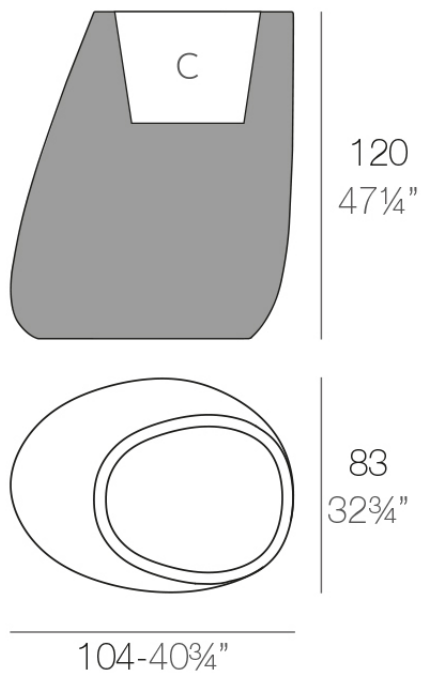

Info

Description

Pot made of polyethylene resin by rotational moulding. 100% Recyclable. Item suitable for indoor and outdoor use. Available in different finishes.

Weight: 25 Kg

STONE Macetero 120 C = 105 L x 46 cm
STONE Planter 120 C = 27 1/2 gal x 18"