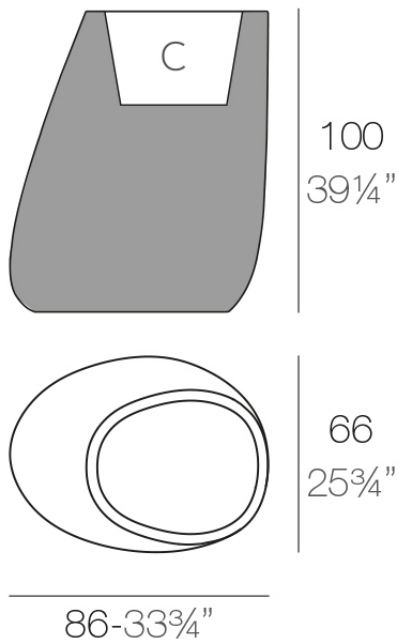

Info

Description

Pot made of polyethylene resin by rotational moulding. 100% Recyclable. Item suitable for indoor and outdoor use. Available in different finishes.

Weight: 16 Kg

STONE Macetero 100 C = 52 L (14 x 39 cm)
STONE Planter 100 C = 13 1/2 gal (51 x 25 1/4")