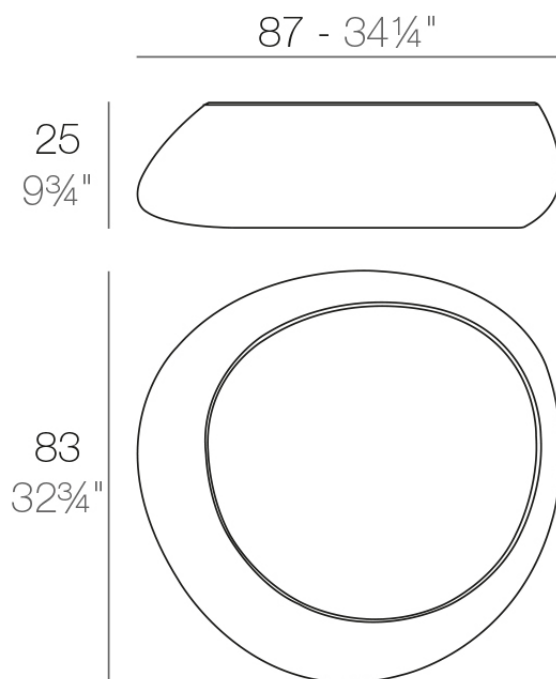

Info

Description

Made of polyethylene resin by rotational moulding. 100% Recyclable. Item suitable for indoor and outdoor use. Available in different finishes.

Weight: 7 Kg

STONE Mesa Baja
STONE Low Table