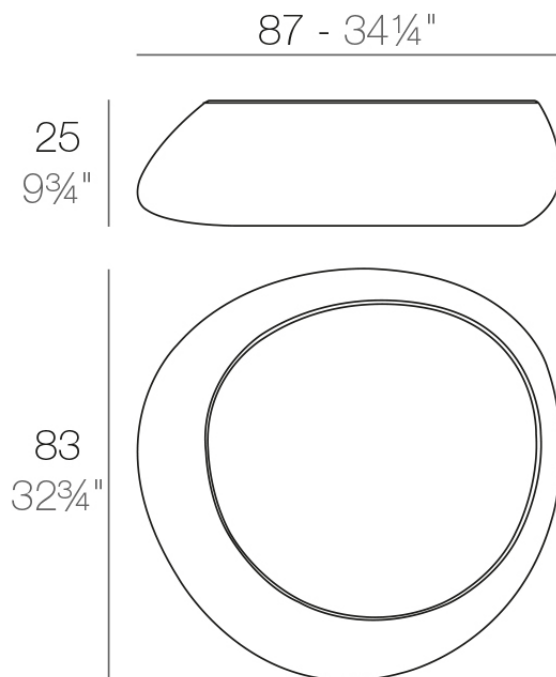

Info

Description

Made of polyethylene resin by rotational moulding. 100% Recyclable. Item suitable for indoor and outdoor use. Available in different finishes.

Weight: 7 Kg

STONE Mesa Baja
STONE Low Table