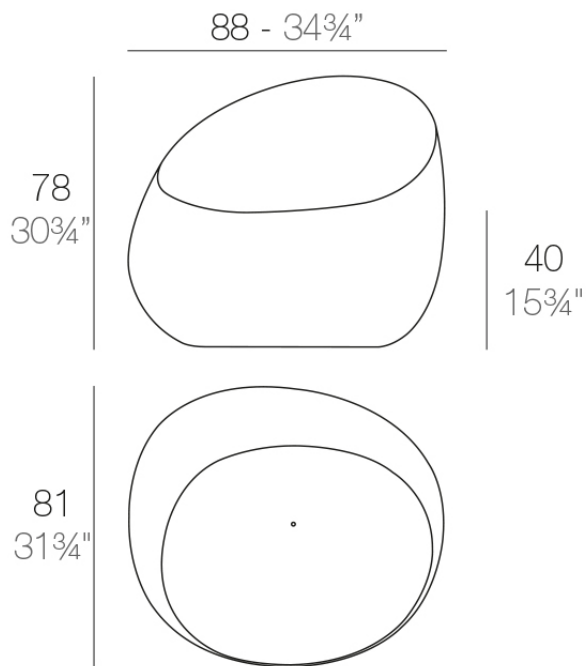

Info

Description

Made of polyethylene resin by rotational moulding. 100% Recyclable. Item suitable for indoor and outdoor use. Available in different finishes.

Weight: 13 Kg

STONE Butaca
STONE Lounge Chair