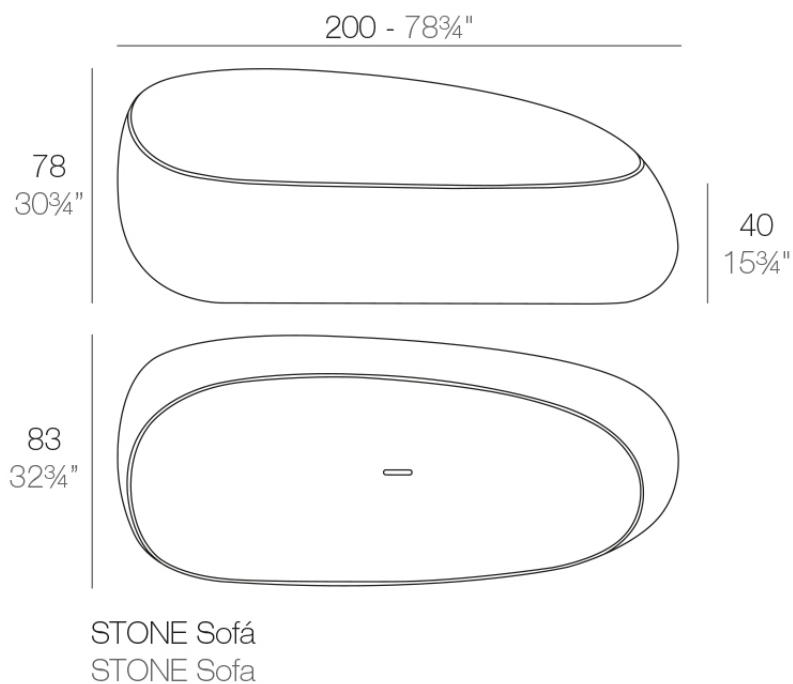

Info

Description

Made of polyethylene resin by rotational moulding. 100% Recyclable. Item suitable for indoor and outdoor use. Available in different finishes.

Weight: 40 Kg

Accessories

- **Fabric**

Fabric

Finishes