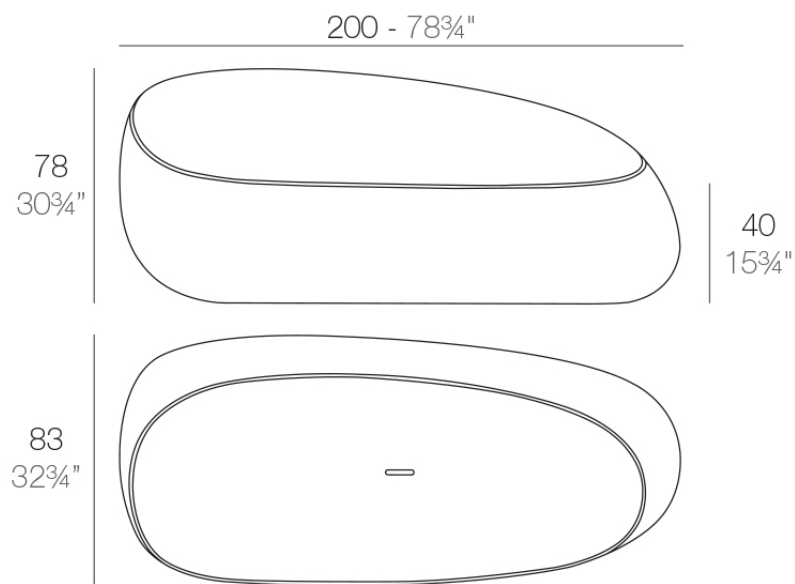

### Description

Made of polyethylene resin by rotational moulding. 100% Recyclable. Item suitable for indoor and outdoor use. Available in different finishes.

Weight: 40 Kg

STONE Sofá  
STONE Sofa