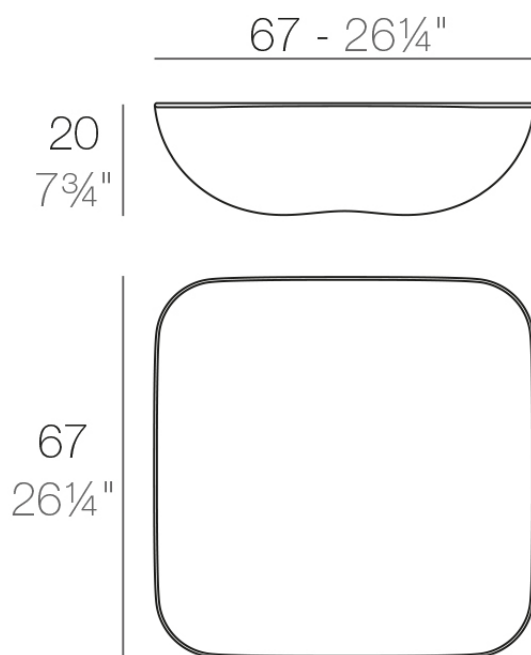

Info

Description

Made of polyethylene resin by rotational moulding. 100% Recyclable. Item suitable for indoor and outdoor use. Available in different finishes.

Weight: 5 Kg

PILLOW Mesa Baja
PILLOW Low Table