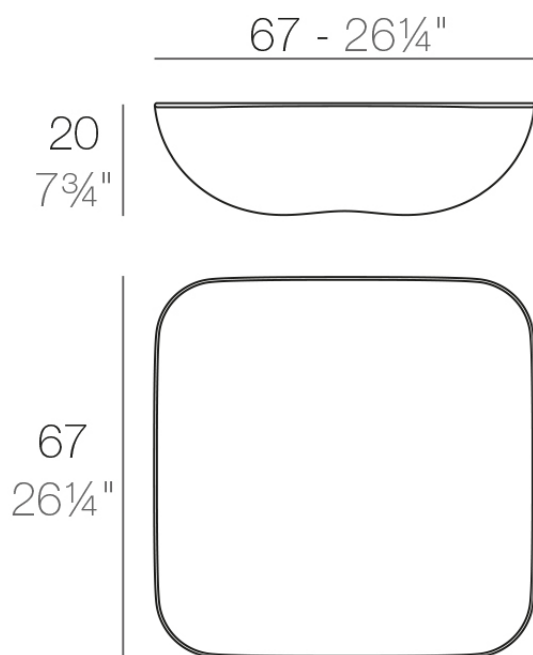

Info

Description

Made of polyethylene resin by rotational moulding. 100% Recyclable. Item suitable for indoor and outdoor use. Available in different finishes.

Weight: 5 Kg

PILLOW Mesa Baja
PILLOW Low Table